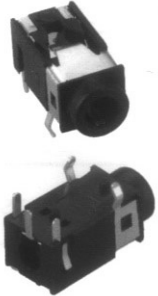

## 3.5mm 4 Pole Jack Sockets

### FC68125

Model No.	FC68125
Schematic	

### FC68129

Model No.	Schematic
FC68129	

Note: Plugs to mate with 4 pole sockets are always moulded onto cable type.

For further information, contact: [sales@cliffuk.co.uk](mailto:sales@cliffuk.co.uk)

© CLIFF 07/11