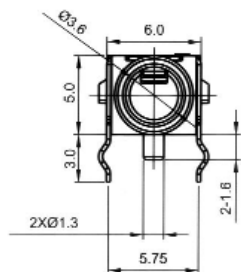

FC68128

Model No.	FC68128
Schematic