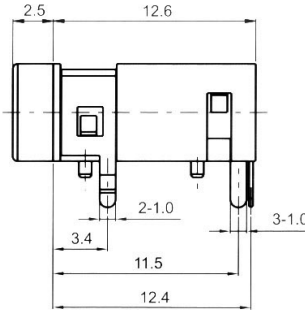

CLIFF

3.5mm 4 Pole Jack Sockets

FC68125

Model No.	FC68125
Schematic