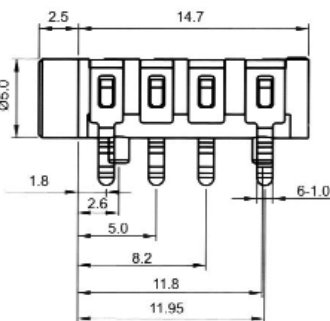

FC68128

Model No.	FC68128
Schematic