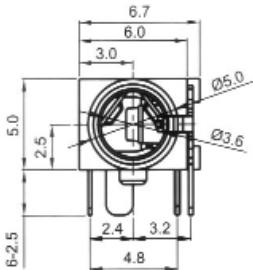

FC68126 FC68127

Model No.	Schematic
FC68126	
FC68127