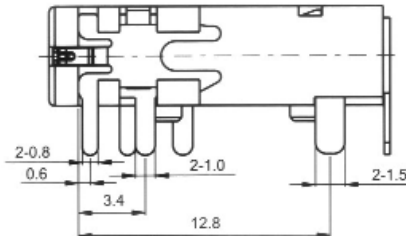

FC68126 FC68127

Model No.	Schematic
FC68126	
FC68127