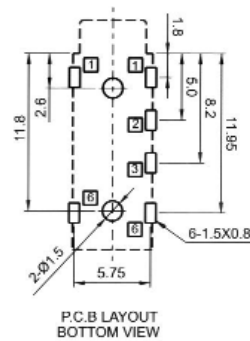

FC68128

Model No.	FC68128
Schematic