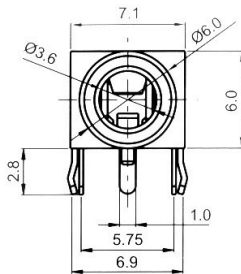

CLIFF

3.5mm 4 Pole Jack Sockets

FC68125

Model No.	FC68125
Schematic