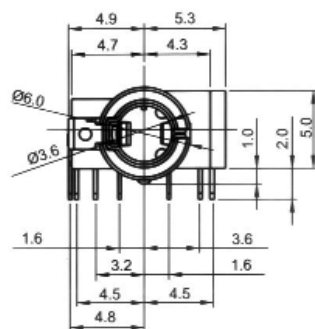

### FC68126 FC68127

Model No.	Schematic
FC68126	
FC68127	

### FC68129

Model No.	Schematic
FC68129	

Note: Plugs to mate with 4 pole sockets are always moulded onto cable type.

For further information, contact: [sales@cliffuk.co.uk](mailto:sales@cliffuk.co.uk)

© CLIFF 07/11