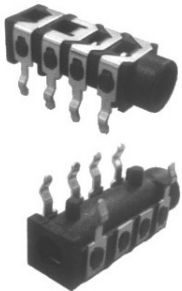

FC68128

Model No.	FC68128
Schematic