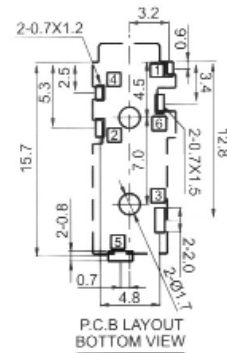

FC68126 FC68127

Model No.	Schematic
FC68126	
FC68127