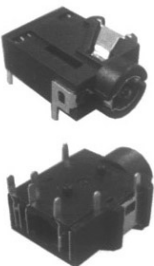

### FC68126 FC68127

Model No.	Schematic
FC68126	
FC68127	

### FC68129

Model No.	Schematic
FC68129	

Note: Plugs to mate with 4 pole sockets are always moulded onto cable type.

For further information, contact: [sales@cliffuk.co.uk](mailto:sales@cliffuk.co.uk)

© CLIFF 07/11