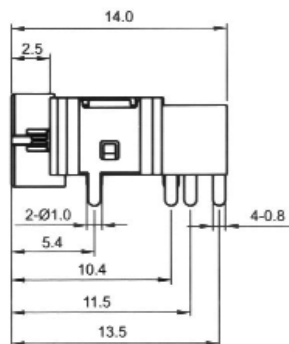

### FC68126 FC68127

Model No.	Schematic
FC68126	
FC68127	

### FC68129

Model No.	Schematic
FC68129	

Note: Plugs to mate with 4 pole sockets are always moulded onto cable type.

For further information, contact: [sales@cliffuk.co.uk](mailto:sales@cliffuk.co.uk)

© CLIFF 07/11