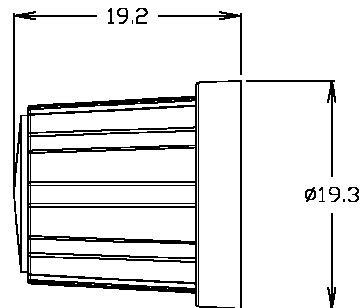

## KNOB K21

Knob available in various shaft sizes and cap colours.

Shaft depth 13.8mm

Knob Details	Part No.
Knob K21 Black 4mm Screw Fix	CL178881
Knob K21 Black 6mm Splined	CL178882
Knob K21 Black 6mm D shaft	CL178883
Knob K21 Black 6mm Screw Fix	CL178884
Knob K21 Black ¼" D shaft	CL178886
Knob K21 Black ¼" Screw Fix	CL178887