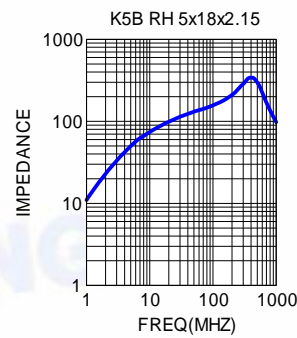

SPECIFICATION OF RH SERIES

※Other sizes are available upon request.

※All the data listed in this catalogue are for reference only, King Core reserves the right to alter or revise the specifications without prior notification.