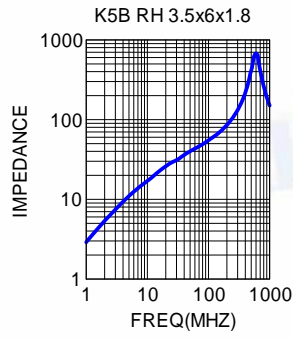

SPECIFICATION OF RH SERIES

※Other sizes are available upon request.

※All the data listed in this catalogue are for reference only, King Core reserves the right to alter or revise the specifications without prior notification.