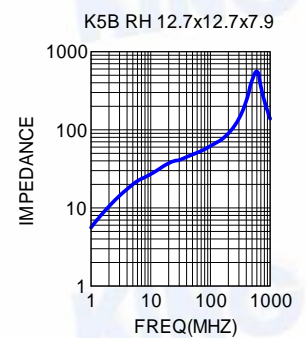

SPECIFICATION OF RH SERIES

※Other sizes are available upon request.

※All the data listed in this catalogue are for reference only, King Core reserves the right to alter or revise the specifications without prior notification.