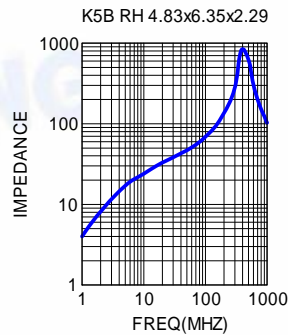

SPECIFICATION OF RH SERIES

※Other sizes are available upon request.

※All the data listed in this catalogue are for reference only, King Core reserves the right to alter or revise the specifications without prior notification.