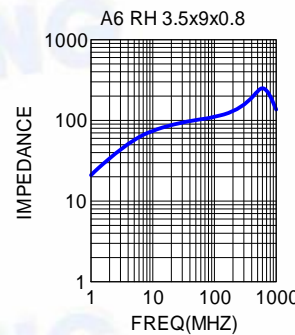

SPECIFICATION OF RH SERIES

※Other sizes are available upon request.

※All the data listed in this catalogue are for reference only, King Core reserves the right to alter or revise the specifications without prior notification.