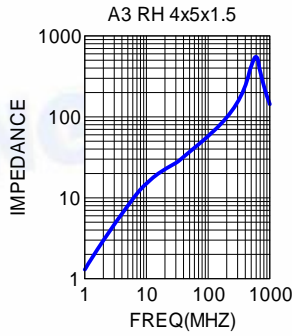

SPECIFICATION OF RH SERIES

※Other sizes are available upon request.

※All the data listed in this catalogue are for reference only, King Core reserves the right to alter or revise the specifications without prior notification.