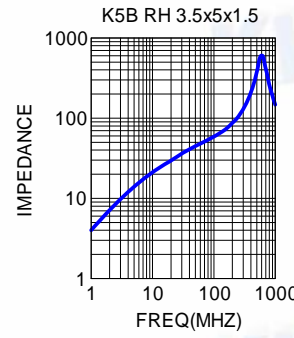

SPECIFICATION OF RH SERIES

※Other sizes are available upon request.

※All the data listed in this catalogue are for reference only, King Core reserves the right to alter or revise the specifications without prior notification.