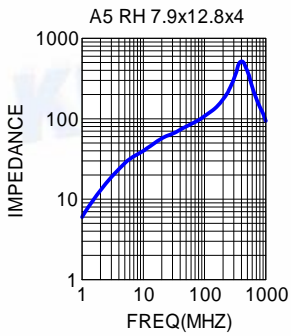

SPECIFICATION OF RH SERIES

※Other sizes are available upon request.

※All the data listed in this catalogue are for reference only, King Core reserves the right to alter or revise the specifications without prior notification.