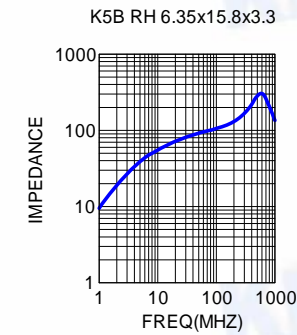

SPECIFICATION OF RH SERIES

※Other sizes are available upon request.

※All the data listed in this catalogue are for reference only, King Core reserves the right to alter or revise the specifications without prior notification.