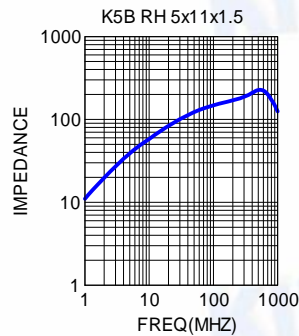

SPECIFICATION OF RH SERIES

※Other sizes are available upon request.

※All the data listed in this catalogue are for reference only, King Core reserves the right to alter or revise the specifications without prior notification.