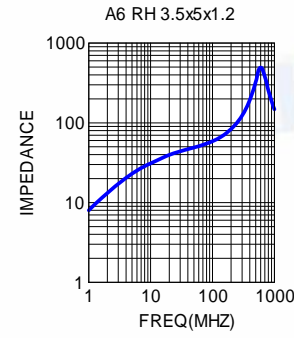

SPECIFICATION OF RH SERIES

※Other sizes are available upon request.

※All the data listed in this catalogue are for reference only, King Core reserves the right to alter or revise the specifications without prior notification.