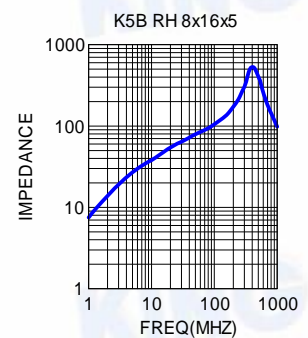

SPECIFICATION OF RH SERIES

※Other sizes are available upon request.

※All the data listed in this catalogue are for reference only, King Core reserves the right to alter or revise the specifications without prior notification.