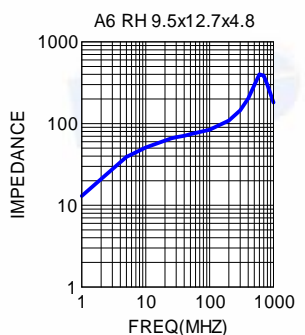

SPECIFICATION OF RH SERIES

※Other sizes are available upon request.

※All the data listed in this catalogue are for reference only, King Core reserves the right to alter or revise the specifications without prior notification.