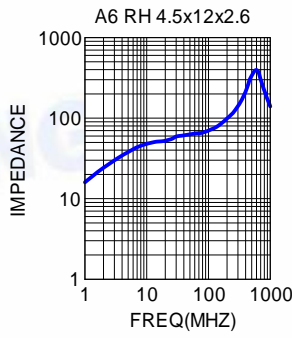

SPECIFICATION OF RH SERIES

※Other sizes are available upon request.

※All the data listed in this catalogue are for reference only, King Core reserves the right to alter or revise the specifications without prior notification.