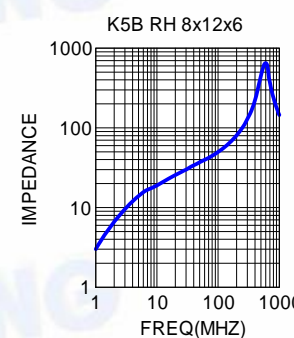

SPECIFICATION OF RH SERIES

※Other sizes are available upon request.

※All the data listed in this catalogue are for reference only, King Core reserves the right to alter or revise the specifications without prior notification.