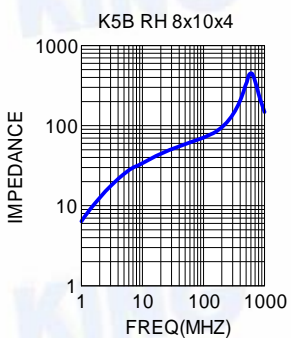

SPECIFICATION OF RH SERIES

※Other sizes are available upon request.

※All the data listed in this catalogue are for reference only, King Core reserves the right to alter or revise the specifications without prior notification.