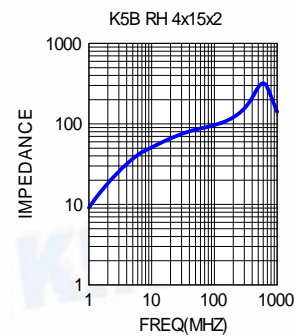

SPECIFICATION OF RH SERIES

※Other sizes are available upon request.

※All the data listed in this catalogue are for reference only, King Core reserves the right to alter or revise the specifications without prior notification.