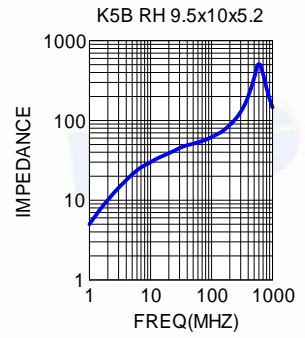

SPECIFICATION OF RH SERIES

※Other sizes are available upon request.

※All the data listed in this catalogue are for reference only, King Core reserves the right to alter or revise the specifications without prior notification.