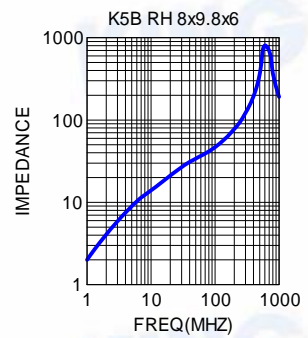

SPECIFICATION OF RH SERIES

※Other sizes are available upon request.

※All the data listed in this catalogue are for reference only, King Core reserves the right to alter or revise the specifications without prior notification.