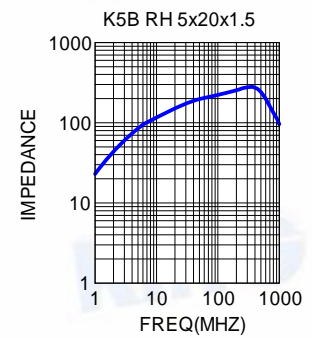

SPECIFICATION OF RH SERIES

※Other sizes are available upon request.

※All the data listed in this catalogue are for reference only, King Core reserves the right to alter or revise the specifications without prior notification.