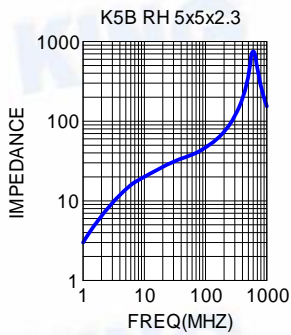

SPECIFICATION OF RH SERIES

※Other sizes are available upon request.

※All the data listed in this catalogue are for reference only, King Core reserves the right to alter or revise the specifications without prior notification.