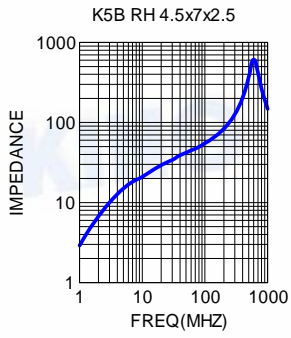

SPECIFICATION OF RH SERIES

※Other sizes are available upon request.

※All the data listed in this catalogue are for reference only, King Core reserves the right to alter or revise the specifications without prior notification.