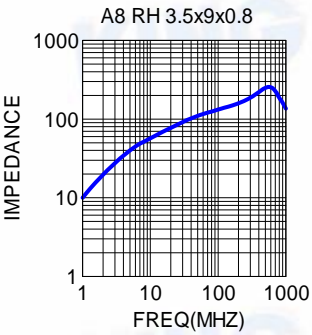

SPECIFICATION OF RH SERIES

※Other sizes are available upon request.

※All the data listed in this catalogue are for reference only, King Core reserves the right to alter or revise the specifications without prior notification.