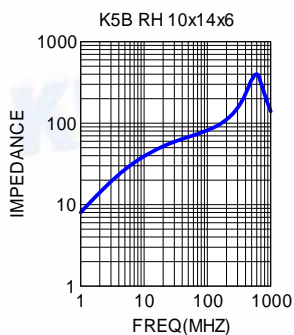

SPECIFICATION OF RH SERIES

※Other sizes are available upon request.

※All the data listed in this catalogue are for reference only, King Core reserves the right to alter or revise the specifications without prior notification.

KING CORE ELECTRONICS INC.

Tel:886-3-4698855

Fax:886-3-4691395

E-mail:kc@mail.kingcore.com.tw

Web Site:http://www.kingcore.com.tw

No.269,Nanfong Rd.,Pingjhen City,Taoyuan County,Taiwan