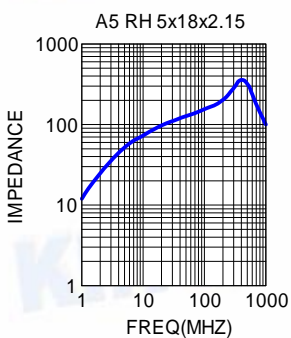

SPECIFICATION OF RH SERIES

※Other sizes are available upon request.

※All the data listed in this catalogue are for reference only, King Core reserves the right to alter or revise the specifications without prior notification.