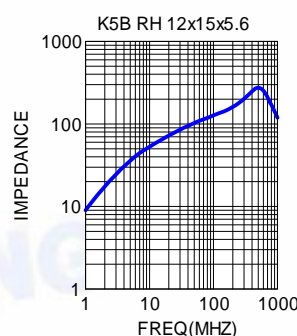

SPECIFICATION OF RH SERIES

※Other sizes are available upon request.

※All the data listed in this catalogue are for reference only, King Core reserves the right to alter or revise the specifications without prior notification.

KING CORE ELECTRONICS INC.

Tel:886-3-4698855

Fax:886-3-4691395

E-mail:kc@mail.kingcore.com.tw

Web Site:http://www.kingcore.com.tw

No.269,Nanfong Rd.,Pingjhen City,Taoyuan County,Taiwan