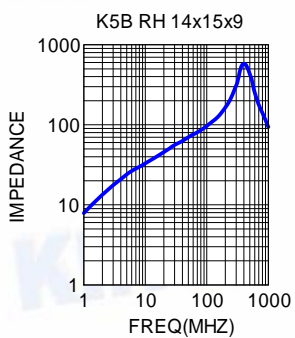

SPECIFICATION OF RH SERIES

※Other sizes are available upon request.

※All the data listed in this catalogue are for reference only, King Core reserves the right to alter or revise the specifications without prior notification.