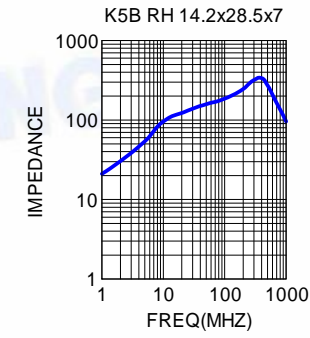

SPECIFICATION OF RH SERIES

※Other sizes are available upon request.

※All the data listed in this catalogue are for reference only, King Core reserves the right to alter or revise the specifications without prior notification.