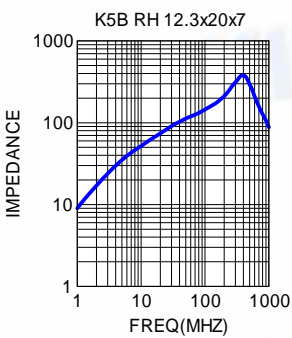

SPECIFICATION OF RH SERIES

※Other sizes are available upon request.

※All the data listed in this catalogue are for reference only, King Core reserves the right to alter or revise the specifications without prior notification.