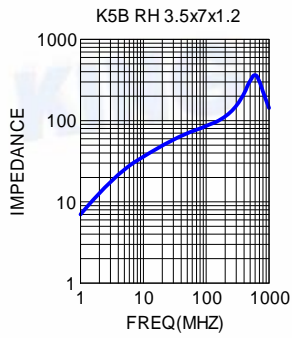

SPECIFICATION OF RH SERIES

※Other sizes are available upon request.

※All the data listed in this catalogue are for reference only, King Core reserves the right to alter or revise the specifications without prior notification.