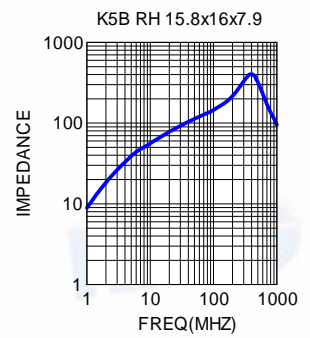

SPECIFICATION OF RH SERIES

※Other sizes are available upon request.

※All the data listed in this catalogue are for reference only, King Core reserves the right to alter or revise the specifications without prior notification.