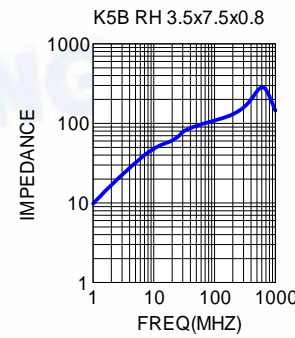

SPECIFICATION OF RH SERIES

※Other sizes are available upon request.

※All the data listed in this catalogue are for reference only, King Core reserves the right to alter or revise the specifications without prior notification.