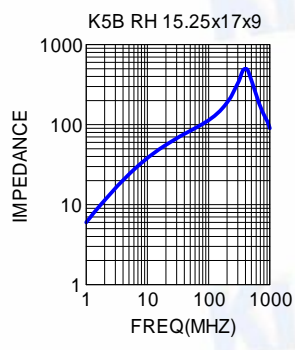

SPECIFICATION OF RH SERIES

※Other sizes are available upon request.

※All the data listed in this catalogue are for reference only, King Core reserves the right to alter or revise the specifications without prior notification.