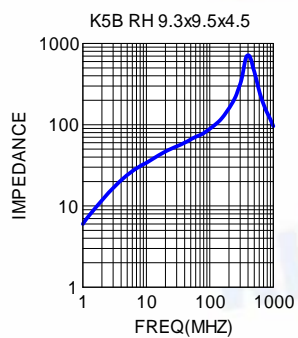

SPECIFICATION OF RH SERIES

※Other sizes are available upon request.

※All the data listed in this catalogue are for reference only, King Core reserves the right to alter or revise the specifications without prior notification.