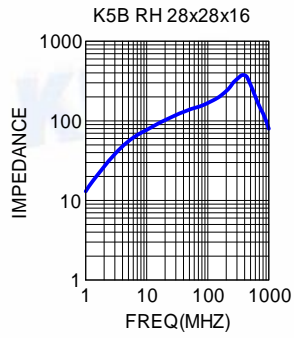

SPECIFICATION OF RH SERIES

※Other sizes are available upon request.

※All the data listed in this catalogue are for reference only. King Core reserves the right to alter or revise the specifications without prior notification.