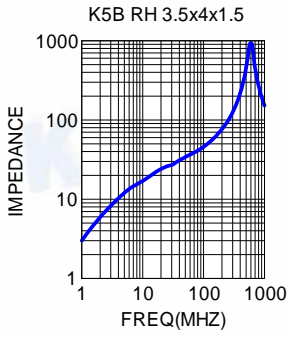

SPECIFICATION OF RH SERIES

※Other sizes are available upon request.

※All the data listed in this catalogue are for reference only, King Core reserves the right to alter or revise the specifications without prior notification.