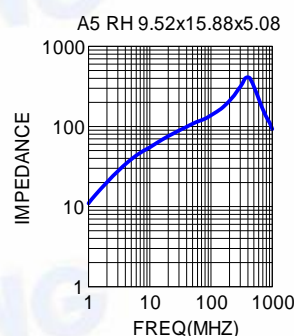

SPECIFICATION OF RH SERIES

※Other sizes are available upon request.

※All the data listed in this catalogue are for reference only, King Core reserves the right to alter or revise the specifications without prior notification.