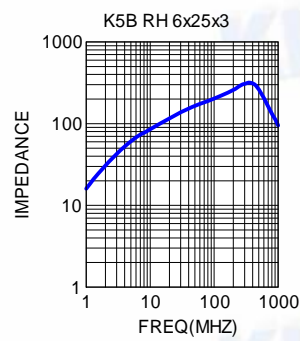

SPECIFICATION OF RH SERIES

※Other sizes are available upon request.

※All the data listed in this catalogue are for reference only, King Core reserves the right to alter or revise the specifications without prior notification.