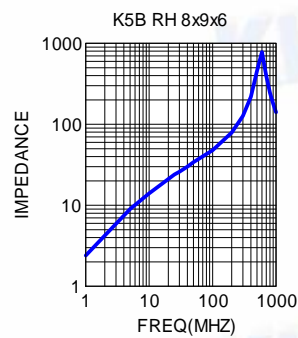

SPECIFICATION OF RH SERIES

※Other sizes are available upon request.

※All the data listed in this catalogue are for reference only, King Core reserves the right to alter or revise the specifications without prior notification.