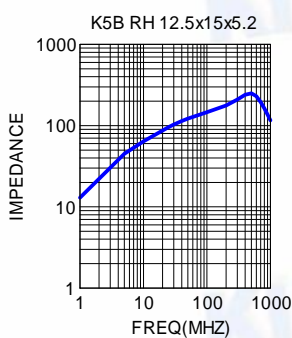

SPECIFICATION OF RH SERIES

※Other sizes are available upon request.

※All the data listed in this catalogue are for reference only, King Core reserves the right to alter or revise the specifications without prior notification.