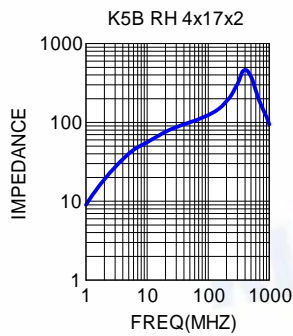

SPECIFICATION OF RH SERIES

※Other sizes are available upon request.

※All the data listed in this catalogue are for reference only, King Core reserves the right to alter or revise the specifications without prior notification.