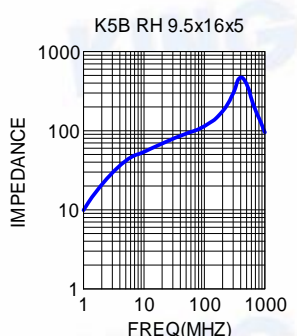

SPECIFICATION OF RH SERIES

※Other sizes are available upon request.

※All the data listed in this catalogue are for reference only, King Core reserves the right to alter or revise the specifications without prior notification.