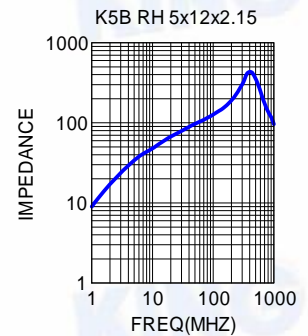

SPECIFICATION OF RH SERIES

※Other sizes are available upon request.

※All the data listed in this catalogue are for reference only, King Core reserves the right to alter or revise the specifications without prior notification.