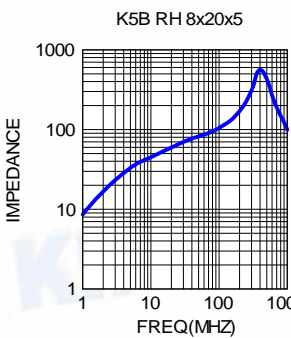

SPECIFICATION OF RH SERIES

※Other sizes are available upon request.

※All the data listed in this catalogue are for reference only, King Core reserves the right to alter or revise the specifications without prior notification.