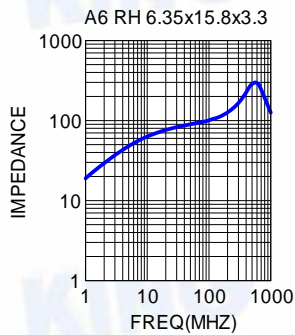

SPECIFICATION OF RH SERIES

※Other sizes are available upon request.

※All the data listed in this catalogue are for reference only, King Core reserves the right to alter or revise the specifications without prior notification.