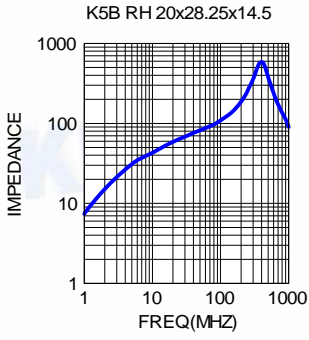

SPECIFICATION OF RH SERIES

※Other sizes are available upon request.

※All the data listed in this catalogue are for reference only. King Core reserves the right to alter or revise the specifications without prior notification.