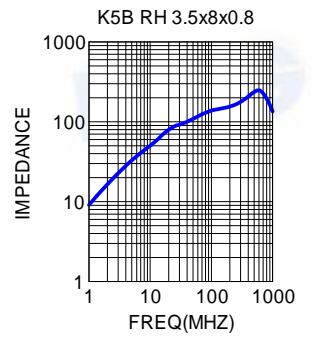

SPECIFICATION OF RH SERIES

※Other sizes are available upon request.

※All the data listed in this catalogue are for reference only, King Core reserves the right to alter or revise the specifications without prior notification.