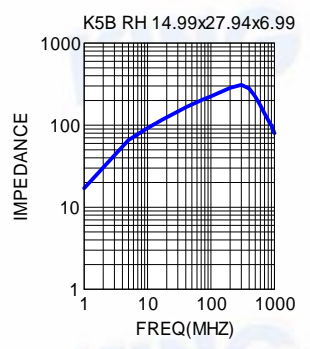

SPECIFICATION OF RH SERIES

※Other sizes are available upon request.

※All the data listed in this catalogue are for reference only, King Core reserves the right to alter or revise the specifications without prior notification.