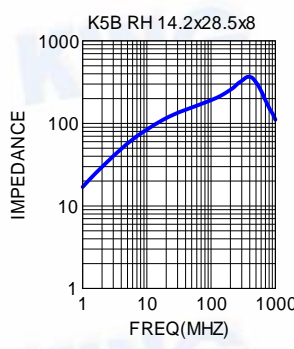

SPECIFICATION OF RH SERIES

※Other sizes are available upon request.

※All the data listed in this catalogue are for reference only, King Core reserves the right to alter or revise the specifications without prior notification.