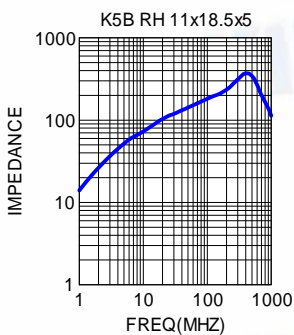

SPECIFICATION OF RH SERIES

※Other sizes are available upon request.

※All the data listed in this catalogue are for reference only, King Core reserves the right to alter or revise the specifications without prior notification.

KING CORE ELECTRONICS INC.

Tel:886-3-4698855

Fax:886-3-4691395

E-mail:kc@mail.kingcore.com.tw

Web Site:http://www.kingcore.com.tw

No.269,Nanfong Rd.,Pingjhen City,Taoyuan County,Taiwan