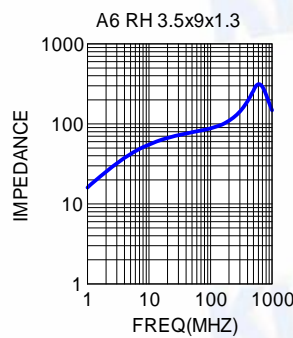

SPECIFICATION OF RH SERIES

※Other sizes are available upon request.

※All the data listed in this catalogue are for reference only, King Core reserves the right to alter or revise the specifications without prior notification.