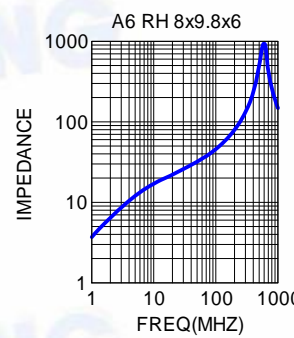

SPECIFICATION OF RH SERIES

※Other sizes are available upon request.

※All the data listed in this catalogue are for reference only, King Core reserves the right to alter or revise the specifications without prior notification.