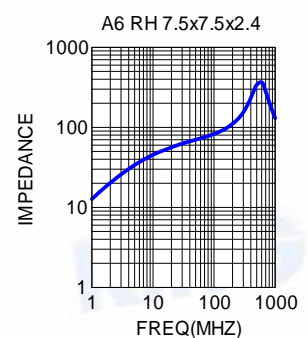

SPECIFICATION OF RH SERIES

※Other sizes are available upon request.

※All the data listed in this catalogue are for reference only, King Core reserves the right to alter or revise the specifications without prior notification.