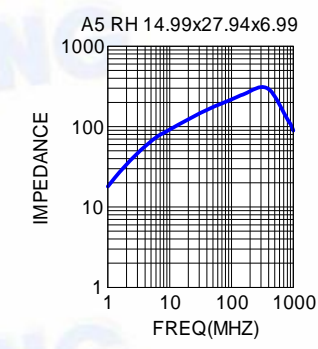

SPECIFICATION OF RH SERIES

※Other sizes are available upon request.

※All the data listed in this catalogue are for reference only, King Core reserves the right to alter or revise the specifications without prior notification.