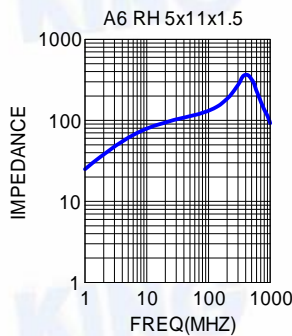

SPECIFICATION OF RH SERIES

※Other sizes are available upon request.

※All the data listed in this catalogue are for reference only, King Core reserves the right to alter or revise the specifications without prior notification.