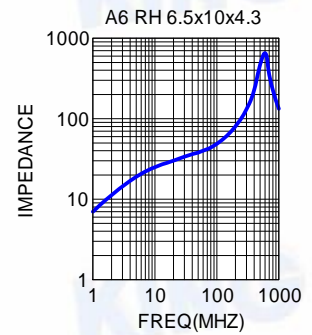

SPECIFICATION OF RH SERIES

※Other sizes are available upon request.

※All the data listed in this catalogue are for reference only, King Core reserves the right to alter or revise the specifications without prior notification.