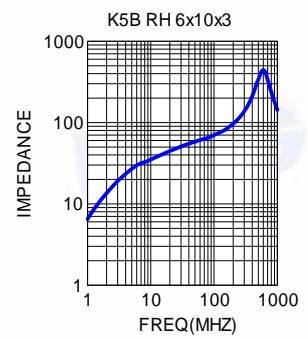

SPECIFICATION OF RH SERIES

※Other sizes are available upon request.

※All the data listed in this catalogue are for reference only, King Core reserves the right to alter or revise the specifications without prior notification.