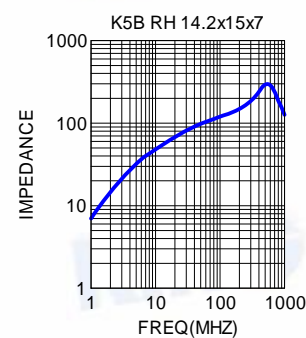

SPECIFICATION OF RH SERIES

※Other sizes are available upon request.

※All the data listed in this catalogue are for reference only, King Core reserves the right to alter or revise the specifications without prior notification.