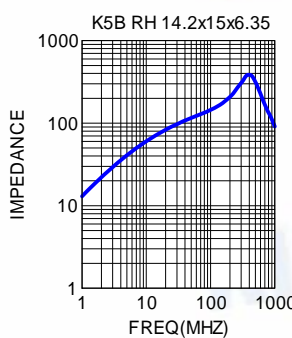

SPECIFICATION OF RH SERIES

※Other sizes are available upon request.

※All the data listed in this catalogue are for reference only, King Core reserves the right to alter or revise the specifications without prior notification.