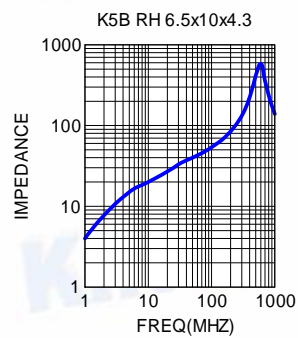

SPECIFICATION OF RH SERIES

※Other sizes are available upon request.

※All the data listed in this catalogue are for reference only, King Core reserves the right to alter or revise the specifications without prior notification.