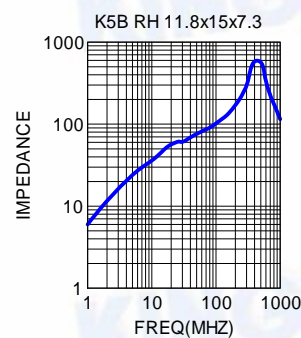

SPECIFICATION OF RH SERIES

※Other sizes are available upon request.

※All the data listed in this catalogue are for reference only, King Core reserves the right to alter or revise the specifications without prior notification.

KING CORE ELECTRONICS INC.

Tel:886-3-4698855

Fax:886-3-4691395

E-mail:kc@mail.kingcore.com.tw

Web Site:http://www.kingcore.com.tw

No.269,Nanfong Rd.,Pingjhen City,Taoyuan County,Taiwan