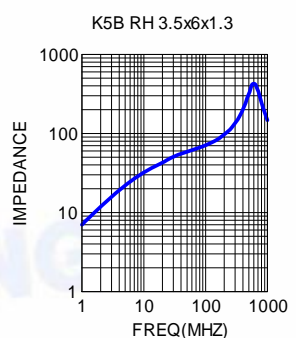

SPECIFICATION OF RH SERIES

※Other sizes are available upon request.

※All the data listed in this catalogue are for reference only, King Core reserves the right to alter or revise the specifications without prior notification.