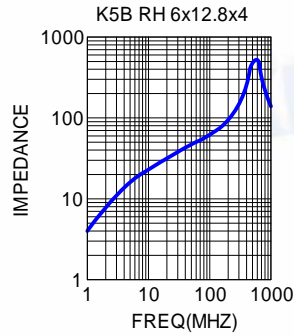

SPECIFICATION OF RH SERIES

※Other sizes are available upon request.

※All the data listed in this catalogue are for reference only, King Core reserves the right to alter or revise the specifications without prior notification.