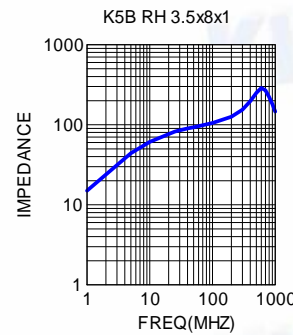

SPECIFICATION OF RH SERIES

※Other sizes are available upon request.

※All the data listed in this catalogue are for reference only, King Core reserves the right to alter or revise the specifications without prior notification.