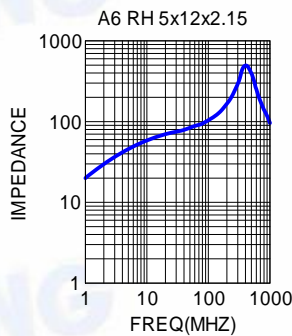

SPECIFICATION OF RH SERIES

※Other sizes are available upon request.

※All the data listed in this catalogue are for reference only, King Core reserves the right to alter or revise the specifications without prior notification.