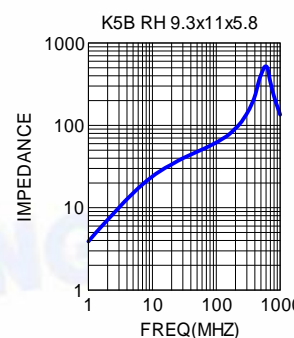

SPECIFICATION OF RH SERIES

※Other sizes are available upon request.

※All the data listed in this catalogue are for reference only, King Core reserves the right to alter or revise the specifications without prior notification.