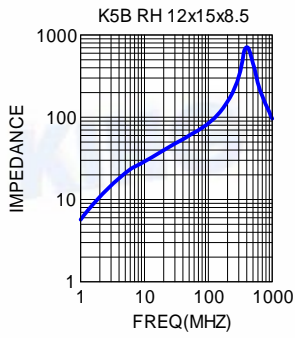

SPECIFICATION OF RH SERIES

※Other sizes are available upon request.

※All the data listed in this catalogue are for reference only, King Core reserves the right to alter or revise the specifications without prior notification.