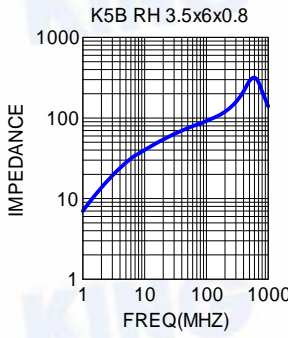

SPECIFICATION OF RH SERIES

※Other sizes are available upon request.

※All the data listed in this catalogue are for reference only, King Core reserves the right to alter or revise the specifications without prior notification.