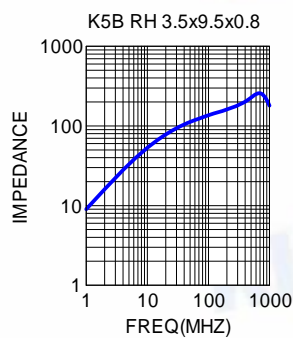

SPECIFICATION OF RH SERIES

※Other sizes are available upon request.

※All the data listed in this catalogue are for reference only, King Core reserves the right to alter or revise the specifications without prior notification.