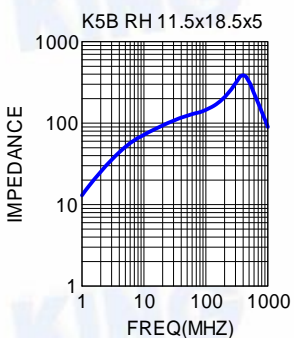

SPECIFICATION OF RH SERIES

※Other sizes are available upon request.

※All the data listed in this catalogue are for reference only, King Core reserves the right to alter or revise the specifications without prior notification.

KING CORE ELECTRONICS INC.

Tel:886-3-4698855

Fax:886-3-4691395

E-mail:kc@mail.kingcore.com.tw

Web Site:http://www.kingcore.com.tw

No.269,Nanfong Rd.,Pingjhen City,Taoyuan County,Taiwan