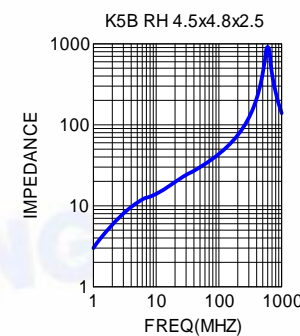

SPECIFICATION OF RH SERIES

※Other sizes are available upon request.

※All the data listed in this catalogue are for reference only, King Core reserves the right to alter or revise the specifications without prior notification.