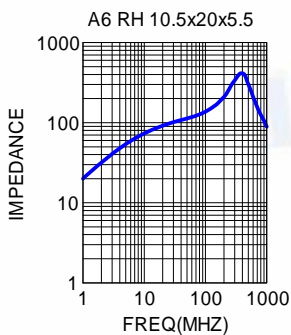

SPECIFICATION OF RH SERIES

※Other sizes are available upon request.

※All the data listed in this catalogue are for reference only, King Core reserves the right to alter or revise the specifications without prior notification.

KING CORE ELECTRONICS INC.

Tel:886-3-4698855

Fax:886-3-4691395

E-mail:kc@mail.kingcore.com.tw

Web Site:http://www.kingcore.com.tw

No.269,Nanfong Rd.,Pingjhen City,Taoyuan County,Taiwan