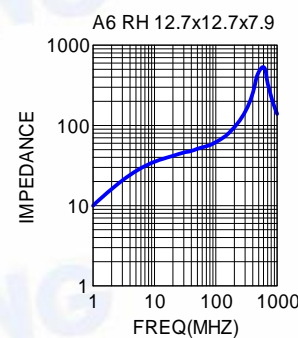

SPECIFICATION OF RH SERIES

※Other sizes are available upon request.

※All the data listed in this catalogue are for reference only, King Core reserves the right to alter or revise the specifications without prior notification.