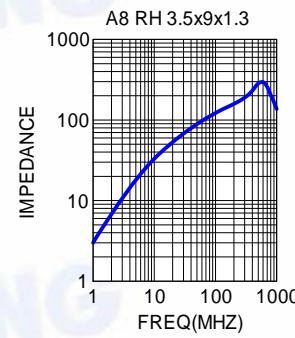

SPECIFICATION OF RH SERIES

※Other sizes are available upon request.

※All the data listed in this catalogue are for reference only, King Core reserves the right to alter or revise the specifications without prior notification.