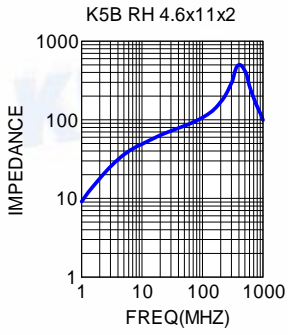

SPECIFICATION OF RH SERIES

※Other sizes are available upon request.

※All the data listed in this catalogue are for reference only, King Core reserves the right to alter or revise the specifications without prior notification.