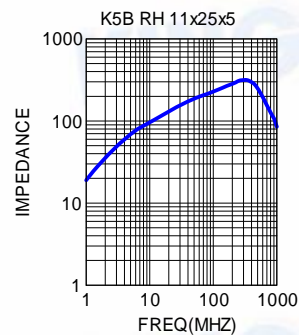

SPECIFICATION OF RH SERIES

※Other sizes are available upon request.

※All the data listed in this catalogue are for reference only, King Core reserves the right to alter or revise the specifications without prior notification.

KING CORE ELECTRONICS INC.

Tel:886-3-4698855

Fax:886-3-4691395

E-mail:kc@mail.kingcore.com.tw

Web Site:http://www.kingcore.com.tw

No.269,Nanfong Rd.,Pingjhen City,Taoyuan County,Taiwan