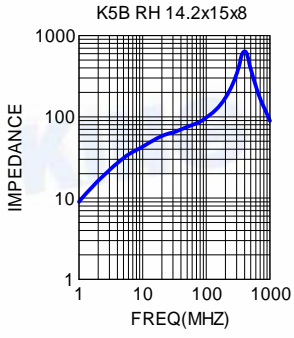

SPECIFICATION OF RH SERIES

※Other sizes are available upon request.

※All the data listed in this catalogue are for reference only, King Core reserves the right to alter or revise the specifications without prior notification.