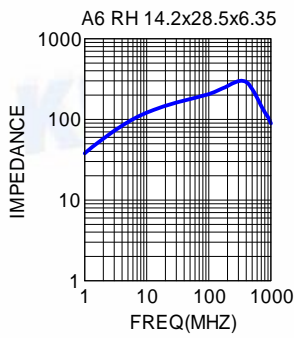

SPECIFICATION OF RH SERIES

※Other sizes are available upon request.

※All the data listed in this catalogue are for reference only, King Core reserves the right to alter or revise the specifications without prior notification.