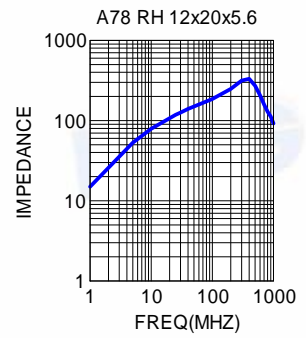

SPECIFICATION OF RH SERIES

※Other sizes are available upon request.

※All the data listed in this catalogue are for reference only, King Core reserves the right to alter or revise the specifications without prior notification.