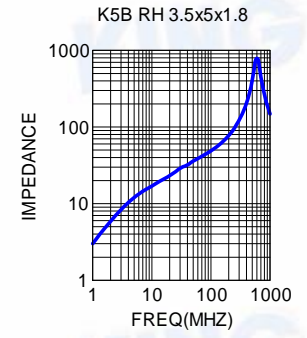

SPECIFICATION OF RH SERIES

※Other sizes are available upon request.

※All the data listed in this catalogue are for reference only, King Core reserves the right to alter or revise the specifications without prior notification.