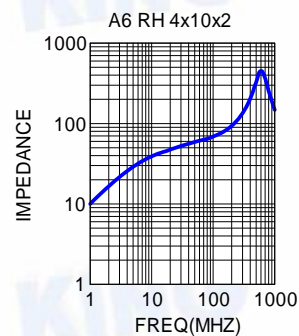

SPECIFICATION OF RH SERIES

※Other sizes are available upon request.

※All the data listed in this catalogue are for reference only, King Core reserves the right to alter or revise the specifications without prior notification.