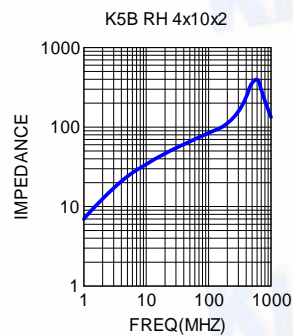

SPECIFICATION OF RH SERIES

※Other sizes are available upon request.

※All the data listed in this catalogue are for reference only, King Core reserves the right to alter or revise the specifications without prior notification.