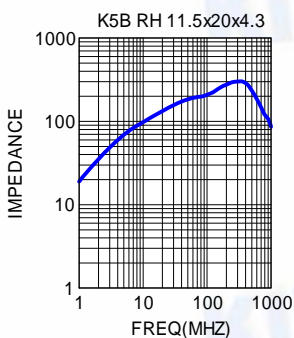

SPECIFICATION OF RH SERIES

※Other sizes are available upon request.

※All the data listed in this catalogue are for reference only, King Core reserves the right to alter or revise the specifications without prior notification.

KING CORE ELECTRONICS INC.

Tel:886-3-4698855

Fax:886-3-4691395

E-mail:kc@mail.kingcore.com.tw

Web Site:http://www.kingcore.com.tw

No.269,Nanfong Rd.,Pingjhen City,Taoyuan County,Taiwan