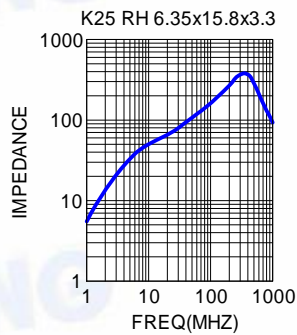

SPECIFICATION OF RH SERIES

※Other sizes are available upon request.

※All the data listed in this catalogue are for reference only, King Core reserves the right to alter or revise the specifications without prior notification.