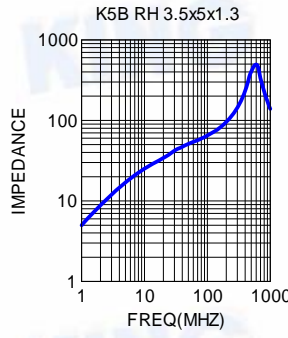

SPECIFICATION OF RH SERIES

※Other sizes are available upon request.

※All the data listed in this catalogue are for reference only, King Core reserves the right to alter or revise the specifications without prior notification.