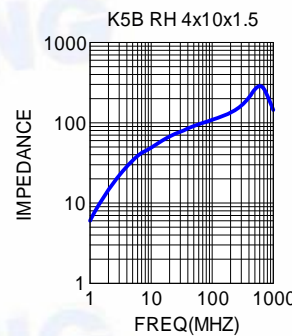

SPECIFICATION OF RH SERIES

※Other sizes are available upon request.

※All the data listed in this catalogue are for reference only, King Core reserves the right to alter or revise the specifications without prior notification.