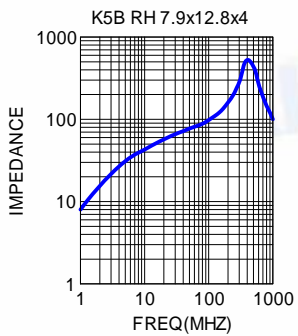

SPECIFICATION OF RH SERIES

※Other sizes are available upon request.

※All the data listed in this catalogue are for reference only, King Core reserves the right to alter or revise the specifications without prior notification.