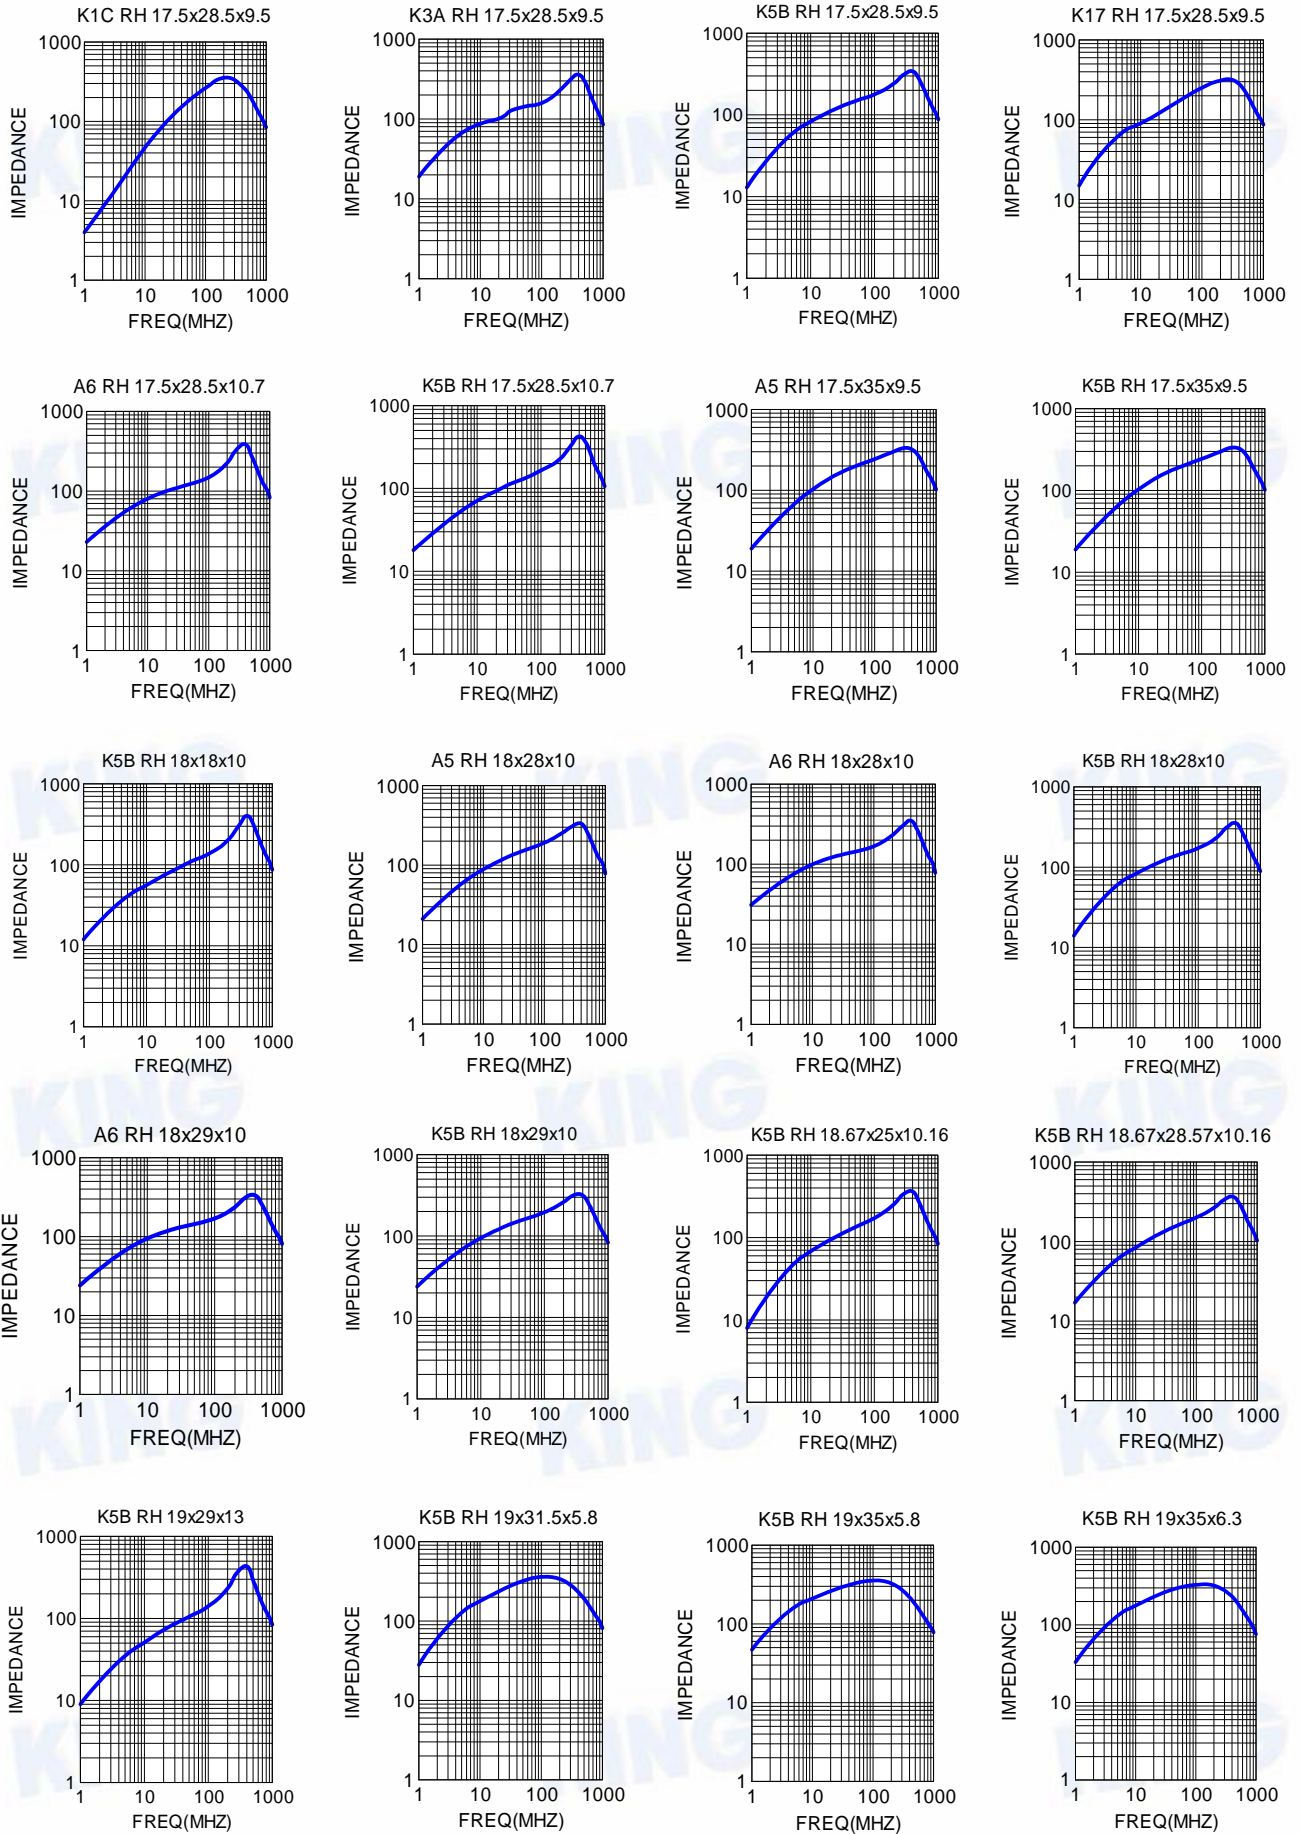

SPECIFICATION OF RH SERIES

※Other sizes are available upon request.

※All the data listed in this catalogue are for reference only. King Core reserves the right to alter or revise the specifications without prior notification.

KING CORE ELECTRONICS INC.

Tel: 886-3-4698855

Fax: 886-3-4691395

E-mail: kc@mail.kingcore.com.tw

Web Site: <http://www.kingcore.com.tw>

No. 269, Nanfong Rd., Pingjhen City, Taoyuan County, Taiwan