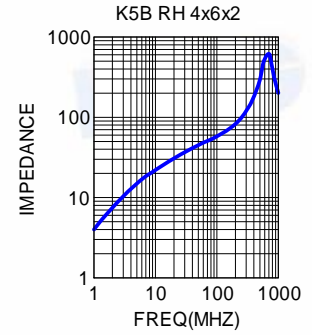

SPECIFICATION OF RH SERIES

※Other sizes are available upon request.

※All the data listed in this catalogue are for reference only, King Core reserves the right to alter or revise the specifications without prior notification.