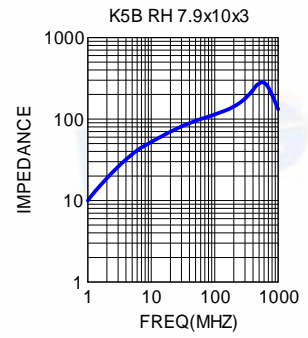

SPECIFICATION OF RH SERIES

※Other sizes are available upon request.

※All the data listed in this catalogue are for reference only, King Core reserves the right to alter or revise the specifications without prior notification.