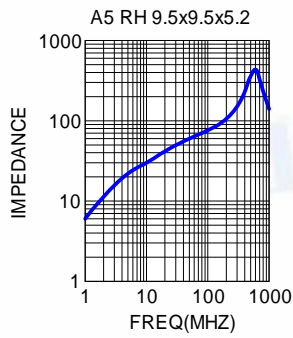

SPECIFICATION OF RH SERIES

※Other sizes are available upon request.

※All the data listed in this catalogue are for reference only, King Core reserves the right to alter or revise the specifications without prior notification.