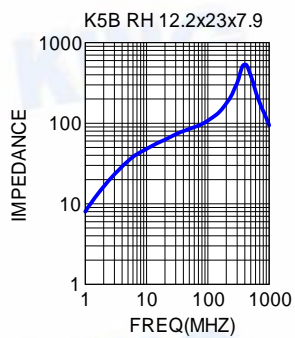

SPECIFICATION OF RH SERIES

※Other sizes are available upon request.

※All the data listed in this catalogue are for reference only, King Core reserves the right to alter or revise the specifications without prior notification.