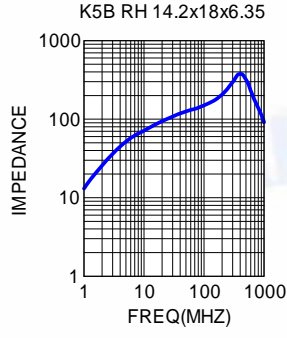

SPECIFICATION OF RH SERIES

※Other sizes are available upon request.

※All the data listed in this catalogue are for reference only, King Core reserves the right to alter or revise the specifications without prior notification.