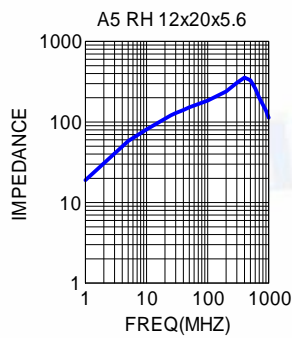

SPECIFICATION OF RH SERIES

※Other sizes are available upon request.

※All the data listed in this catalogue are for reference only, King Core reserves the right to alter or revise the specifications without prior notification.