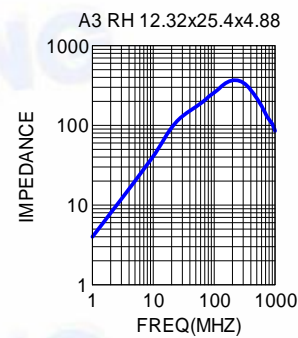

SPECIFICATION OF RH SERIES

※Other sizes are available upon request.

※All the data listed in this catalogue are for reference only, King Core reserves the right to alter or revise the specifications without prior notification.