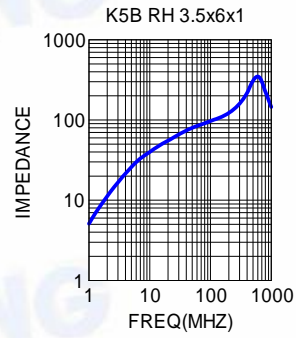

SPECIFICATION OF RH SERIES

※Other sizes are available upon request.

※All the data listed in this catalogue are for reference only, King Core reserves the right to alter or revise the specifications without prior notification.