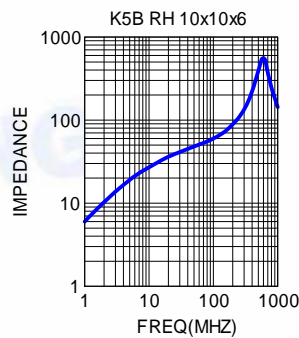

SPECIFICATION OF RH SERIES

※Other sizes are available upon request.

※All the data listed in this catalogue are for reference only, King Core reserves the right to alter or revise the specifications without prior notification.

KING CORE ELECTRONICS INC.

Tel:886-3-4698855

Fax:886-3-4691395

E-mail:kc@mail.kingcore.com.tw

Web Site:http://www.kingcore.com.tw

No.269,Nanfong Rd.,Pingjhen City,Taoyuan County,Taiwan