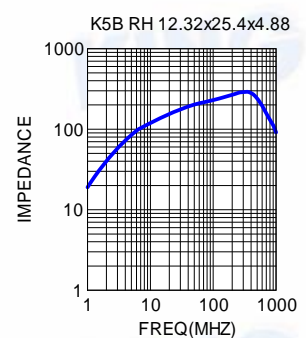

SPECIFICATION OF RH SERIES

※Other sizes are available upon request.

※All the data listed in this catalogue are for reference only, King Core reserves the right to alter or revise the specifications without prior notification.