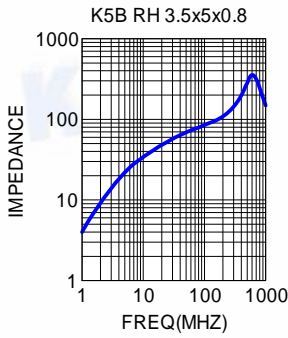

SPECIFICATION OF RH SERIES

※Other sizes are available upon request.

※All the data listed in this catalogue are for reference only, King Core reserves the right to alter or revise the specifications without prior notification.