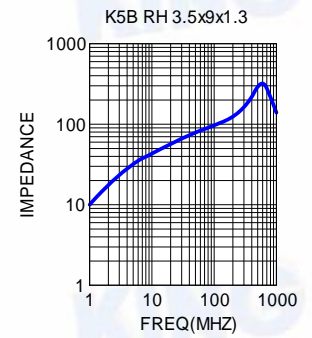

SPECIFICATION OF RH SERIES

※Other sizes are available upon request.

※All the data listed in this catalogue are for reference only, King Core reserves the right to alter or revise the specifications without prior notification.