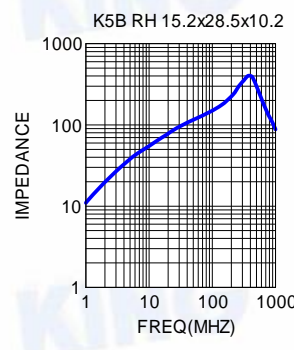

SPECIFICATION OF RH SERIES

※Other sizes are available upon request.

※All the data listed in this catalogue are for reference only, King Core reserves the right to alter or revise the specifications without prior notification.