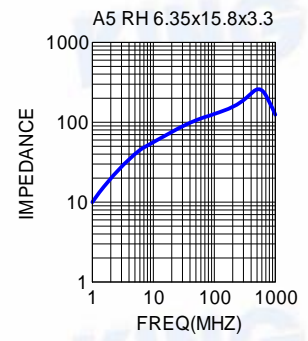

SPECIFICATION OF RH SERIES

※Other sizes are available upon request.

※All the data listed in this catalogue are for reference only, King Core reserves the right to alter or revise the specifications without prior notification.