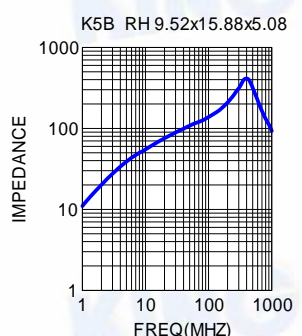

SPECIFICATION OF RH SERIES

※Other sizes are available upon request.

※All the data listed in this catalogue are for reference only, King Core reserves the right to alter or revise the specifications without prior notification.