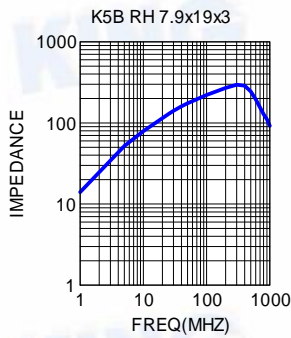

SPECIFICATION OF RH SERIES

※Other sizes are available upon request.

※All the data listed in this catalogue are for reference only, King Core reserves the right to alter or revise the specifications without prior notification.