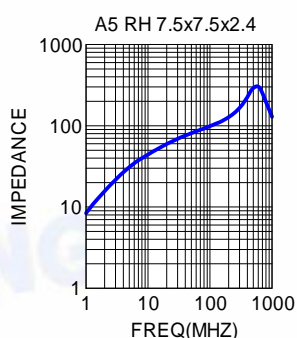

SPECIFICATION OF RH SERIES

※Other sizes are available upon request.

※All the data listed in this catalogue are for reference only, King Core reserves the right to alter or revise the specifications without prior notification.