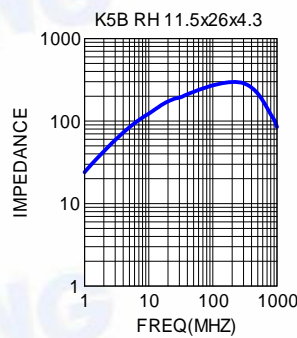

SPECIFICATION OF RH SERIES

※Other sizes are available upon request.

※All the data listed in this catalogue are for reference only, King Core reserves the right to alter or revise the specifications without prior notification.

KING CORE ELECTRONICS INC.

Tel:886-3-4698855

Fax:886-3-4691395

E-mail:kc@mail.kingcore.com.tw

Web Site:http://www.kingcore.com.tw

No.269,Nanfong Rd.,Pingjhen City,Taoyuan County,Taiwan