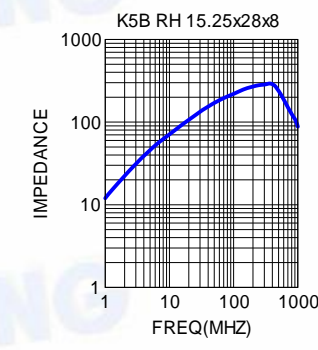

SPECIFICATION OF RH SERIES

※Other sizes are available upon request.

※All the data listed in this catalogue are for reference only, King Core reserves the right to alter or revise the specifications without prior notification.