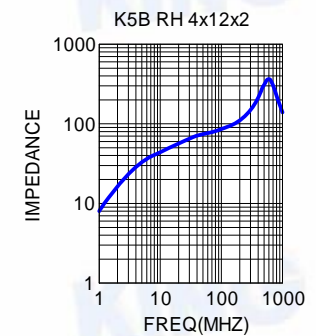

SPECIFICATION OF RH SERIES

※Other sizes are available upon request.

※All the data listed in this catalogue are for reference only, King Core reserves the right to alter or revise the specifications without prior notification.