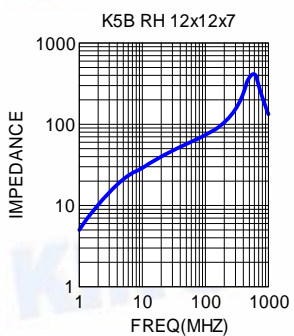

SPECIFICATION OF RH SERIES

※Other sizes are available upon request.

※All the data listed in this catalogue are for reference only, King Core reserves the right to alter or revise the specifications without prior notification.

KING CORE ELECTRONICS INC.

Tel:886-3-4698855

Fax:886-3-4691395

E-mail:kc@mail.kingcore.com.tw

Web Site:http://www.kingcore.com.tw

No.269,Nanfong Rd.,Pingjhen City,Taoyuan County,Taiwan