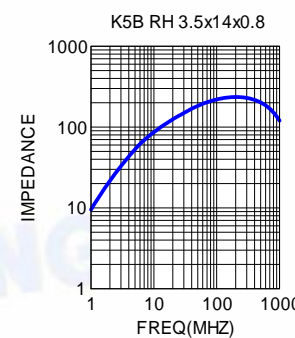

SPECIFICATION OF RH SERIES

※Other sizes are available upon request.

※All the data listed in this catalogue are for reference only, King Core reserves the right to alter or revise the specifications without prior notification.