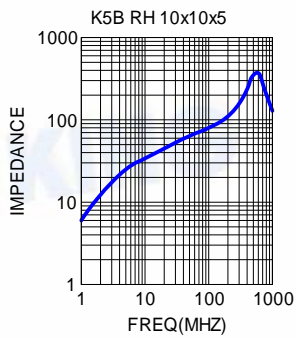

SPECIFICATION OF RH SERIES

※Other sizes are available upon request.

※All the data listed in this catalogue are for reference only, King Core reserves the right to alter or revise the specifications without prior notification.

KING CORE ELECTRONICS INC.

Tel:886-3-4698855

Fax:886-3-4691395

E-mail:kc@mail.kingcore.com.tw

Web Site:http://www.kingcore.com.tw

No.269,Nanfong Rd.,Pingjhen City,Taoyuan County,Taiwan