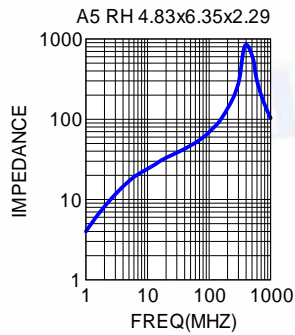

SPECIFICATION OF RH SERIES

※Other sizes are available upon request.

※All the data listed in this catalogue are for reference only, King Core reserves the right to alter or revise the specifications without prior notification.