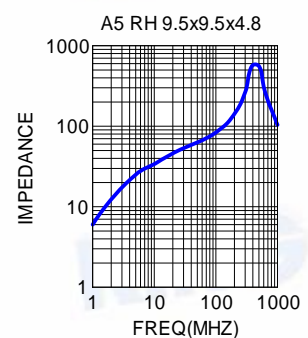

SPECIFICATION OF RH SERIES

※Other sizes are available upon request.

※All the data listed in this catalogue are for reference only, King Core reserves the right to alter or revise the specifications without prior notification.