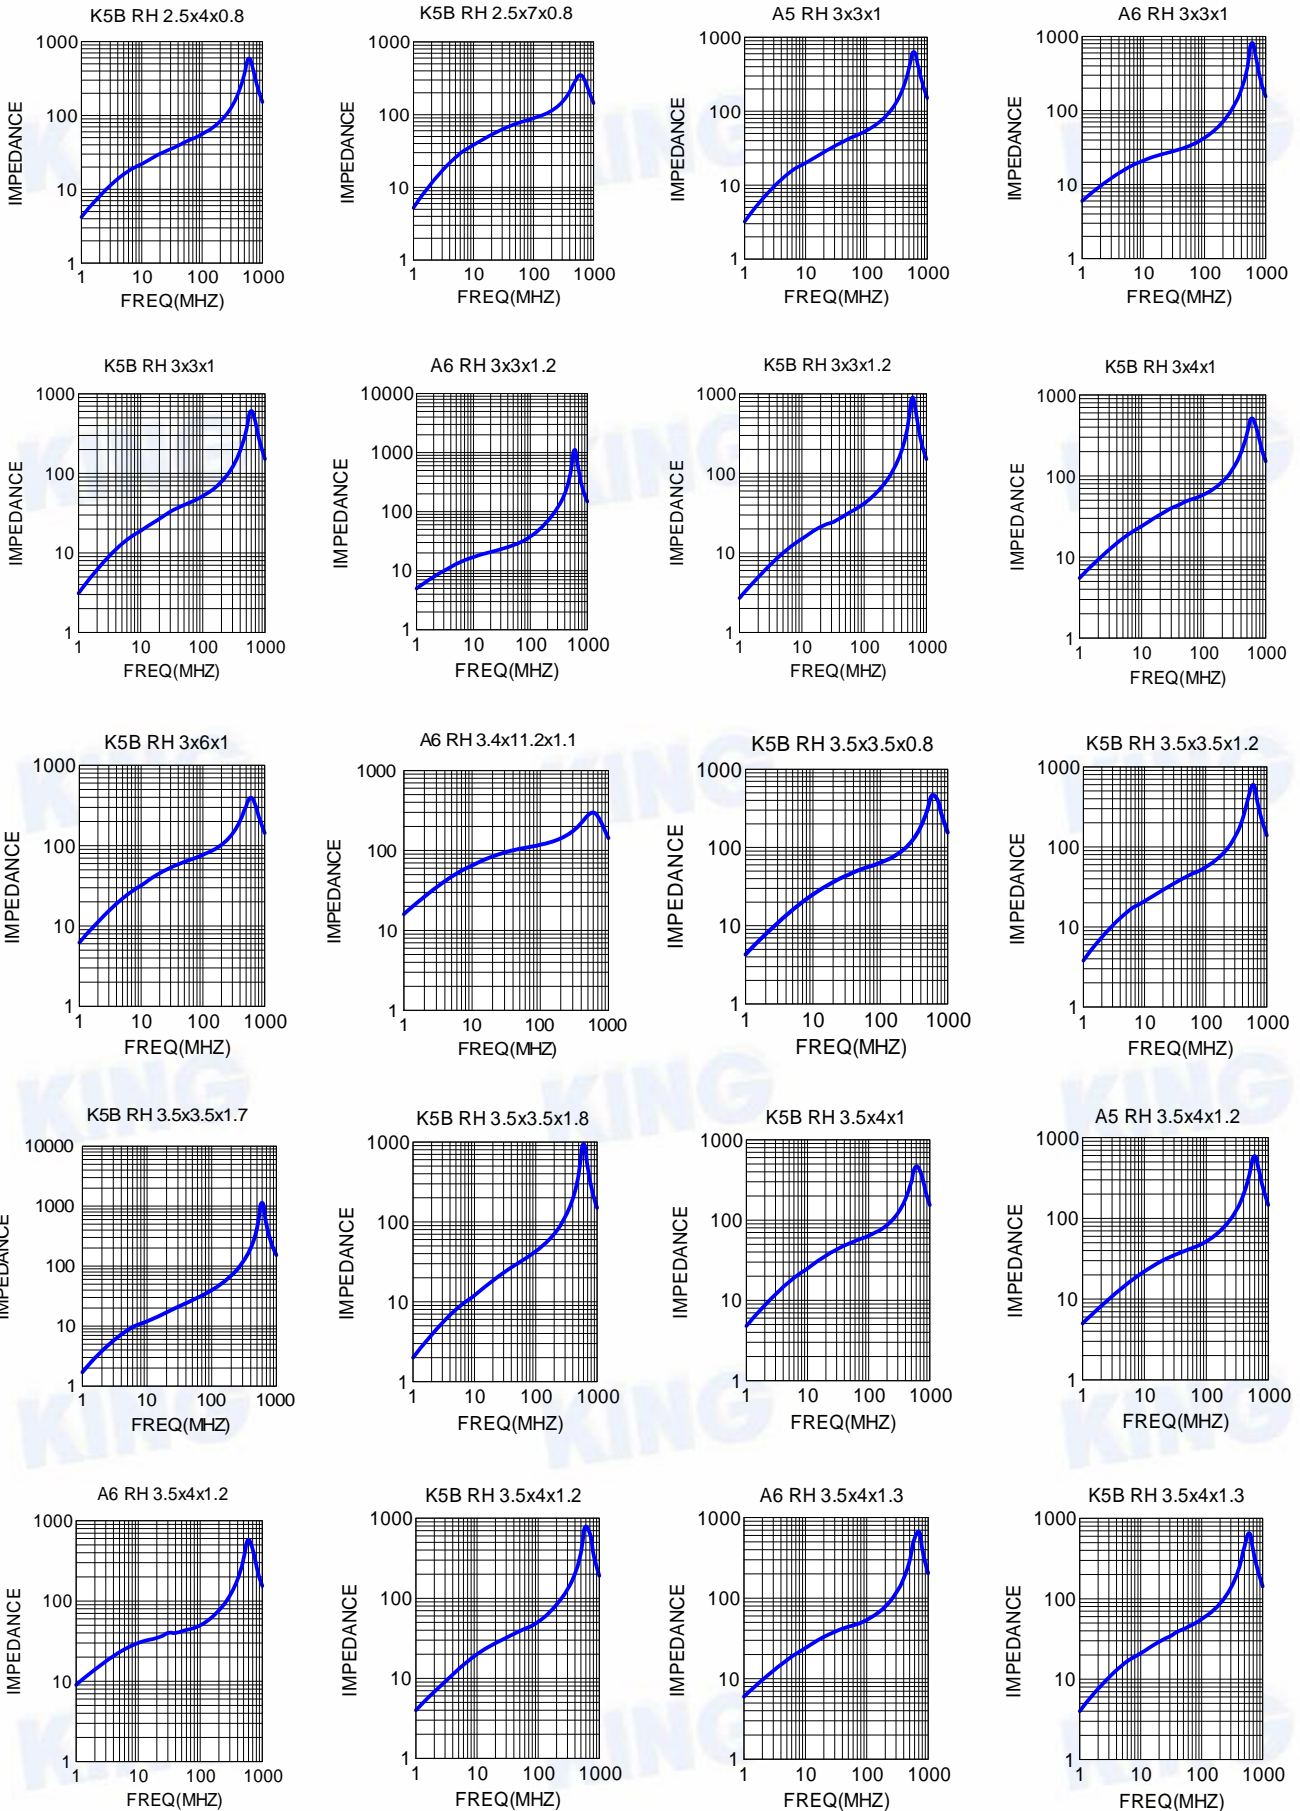

SPECIFICATION OF RH SERIES

※Other sizes are available upon request.

※All the data listed in this catalogue are for reference only, King Core reserves the right to alter or revise the specifications without prior notification.

KING CORE ELECTRONICS INC.

Tel: 886-3-4698855

Fax: 886-3-4691395

E-mail: kc@mail.kingcore.com.tw

Web Site: <http://www.kingcore.com.tw>

No. 269, Nanfong Rd., Pingjhen City, Taoyuan County, Taiwan