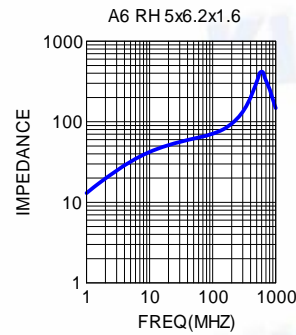

SPECIFICATION OF RH SERIES

※Other sizes are available upon request.

※All the data listed in this catalogue are for reference only, King Core reserves the right to alter or revise the specifications without prior notification.