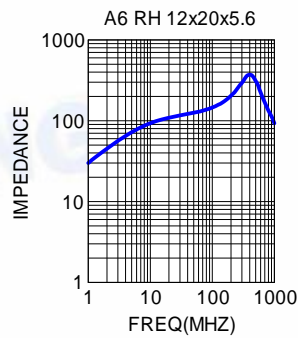

SPECIFICATION OF RH SERIES

※Other sizes are available upon request.

※All the data listed in this catalogue are for reference only, King Core reserves the right to alter or revise the specifications without prior notification.