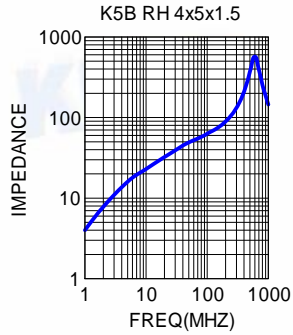

SPECIFICATION OF RH SERIES

※Other sizes are available upon request.

※All the data listed in this catalogue are for reference only, King Core reserves the right to alter or revise the specifications without prior notification.