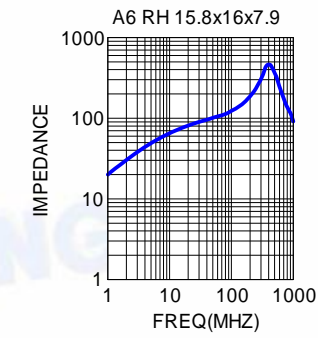

SPECIFICATION OF RH SERIES

※Other sizes are available upon request.

※All the data listed in this catalogue are for reference only, King Core reserves the right to alter or revise the specifications without prior notification.