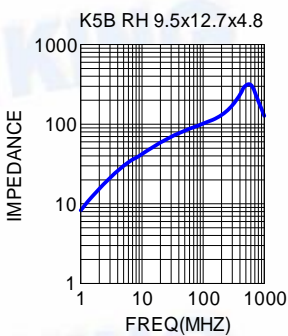

SPECIFICATION OF RH SERIES

※Other sizes are available upon request.

※All the data listed in this catalogue are for reference only, King Core reserves the right to alter or revise the specifications without prior notification.