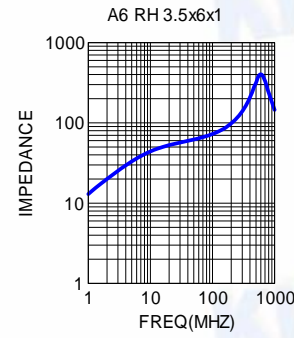

SPECIFICATION OF RH SERIES

※Other sizes are available upon request.

※All the data listed in this catalogue are for reference only, King Core reserves the right to alter or revise the specifications without prior notification.