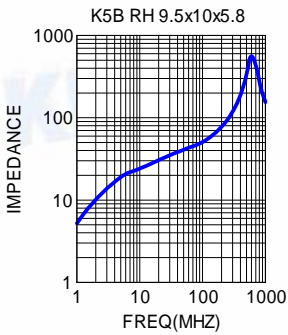

SPECIFICATION OF RH SERIES

※Other sizes are available upon request.

※All the data listed in this catalogue are for reference only, King Core reserves the right to alter or revise the specifications without prior notification.