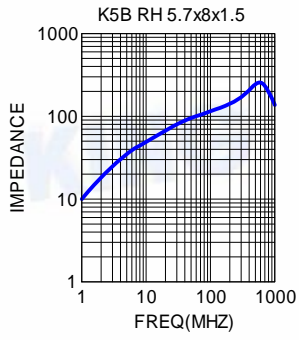

SPECIFICATION OF RH SERIES

※Other sizes are available upon request.

※All the data listed in this catalogue are for reference only, King Core reserves the right to alter or revise the specifications without prior notification.