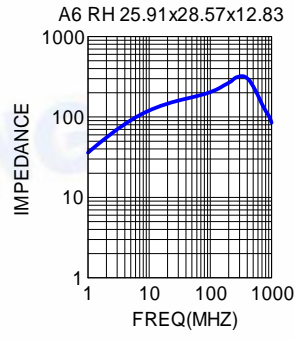

SPECIFICATION OF RH SERIES

※Other sizes are available upon request.

※All the data listed in this catalogue are for reference only. King Core reserves the right to alter or revise the specifications without prior notification.