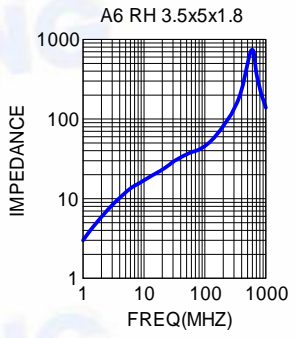

SPECIFICATION OF RH SERIES

※Other sizes are available upon request.

※All the data listed in this catalogue are for reference only, King Core reserves the right to alter or revise the specifications without prior notification.