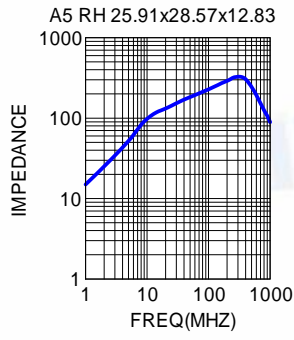

SPECIFICATION OF RH SERIES

※Other sizes are available upon request.

※All the data listed in this catalogue are for reference only. King Core reserves the right to alter or revise the specifications without prior notification.