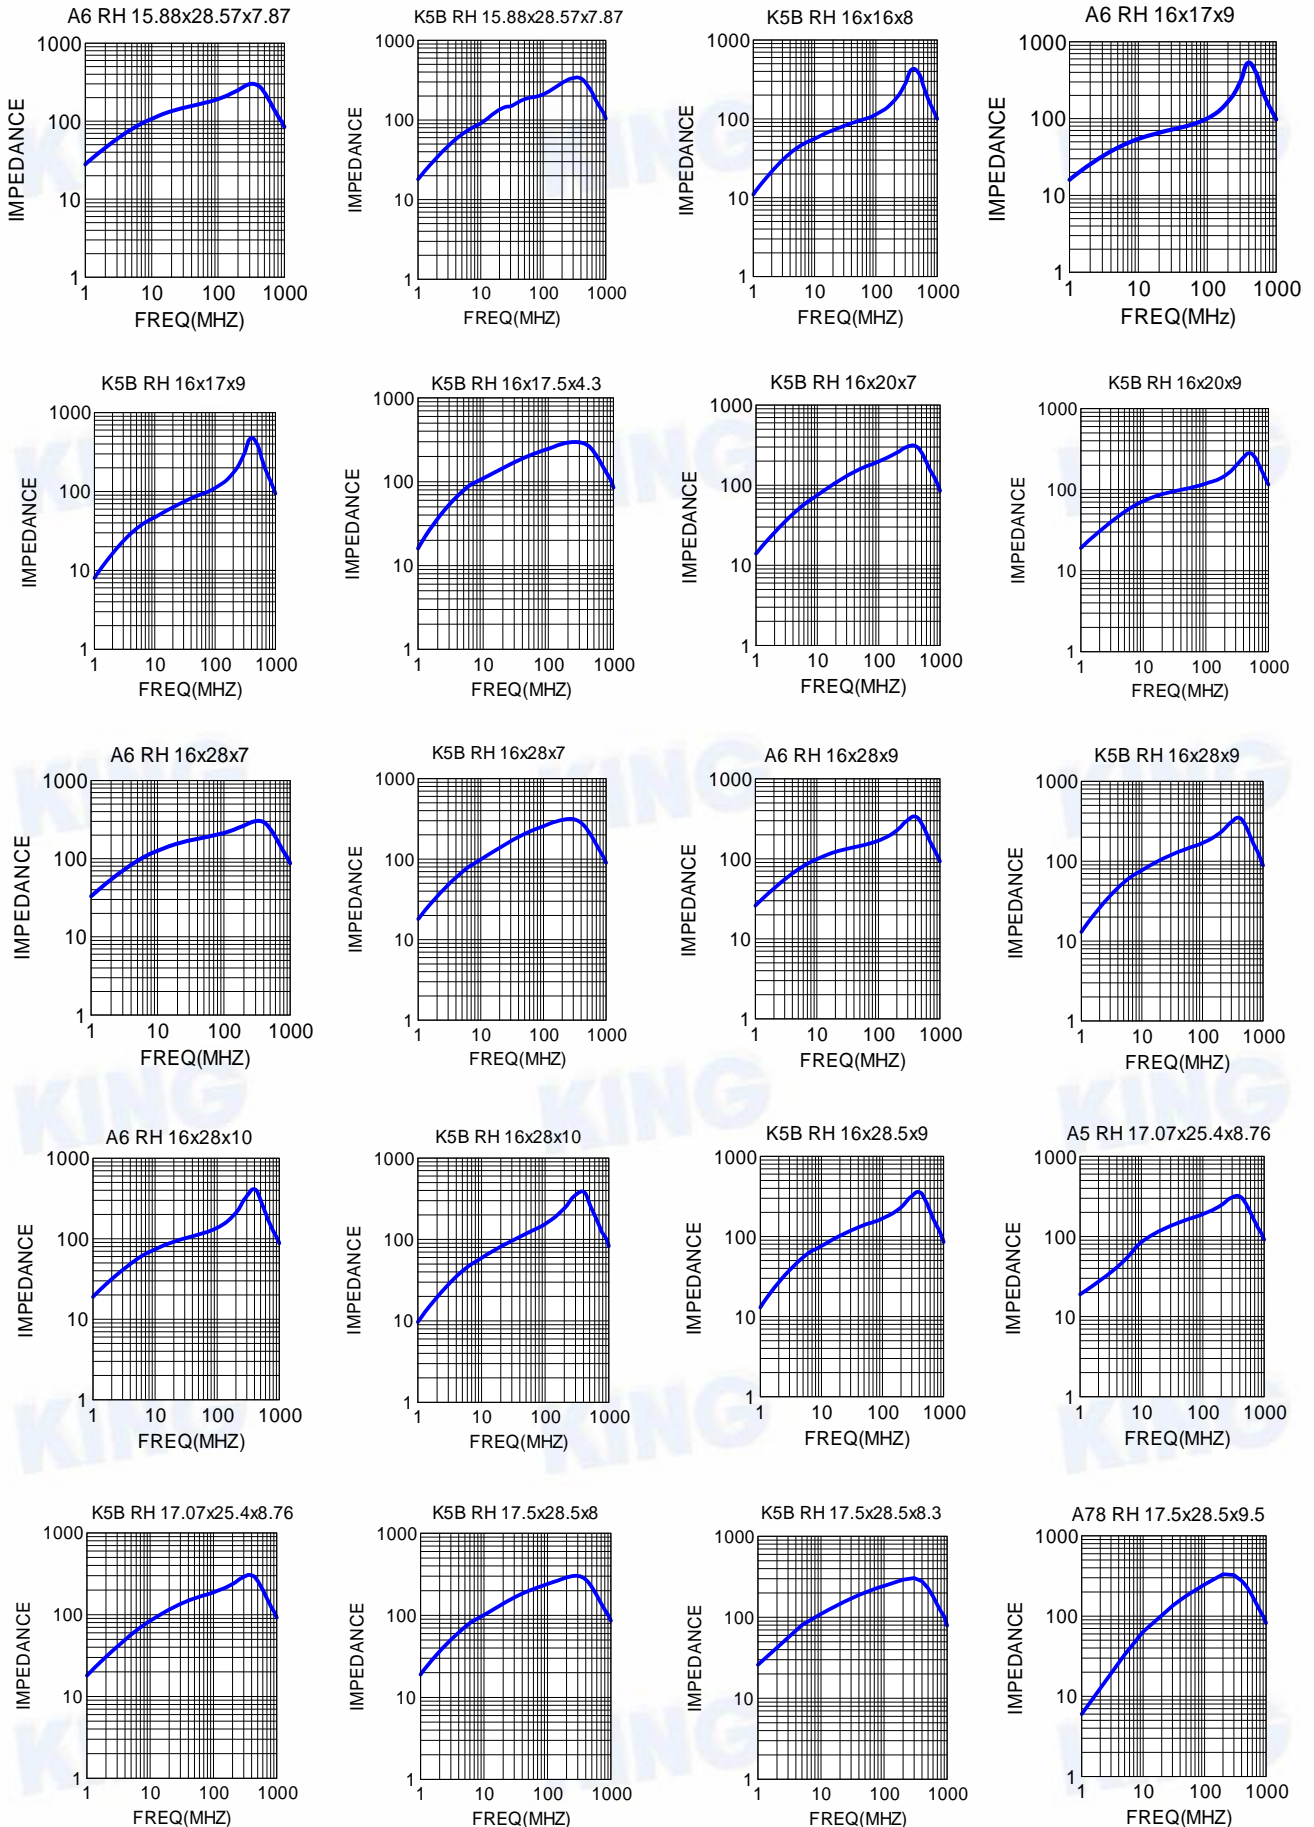

SPECIFICATION OF RH SERIES

※Other sizes are available upon request.

※All the data listed in this catalogue are for reference only, King Core reserves the right to alter or revise the specifications without prior notification.