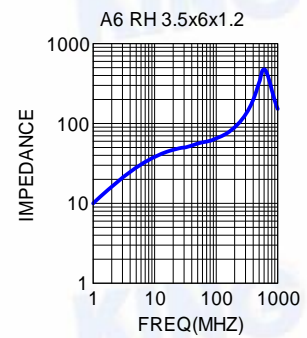

SPECIFICATION OF RH SERIES

※Other sizes are available upon request.

※All the data listed in this catalogue are for reference only, King Core reserves the right to alter or revise the specifications without prior notification.