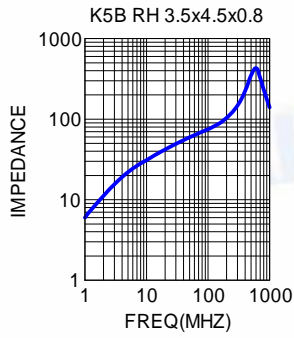

SPECIFICATION OF RH SERIES

※Other sizes are available upon request.

※All the data listed in this catalogue are for reference only, King Core reserves the right to alter or revise the specifications without prior notification.