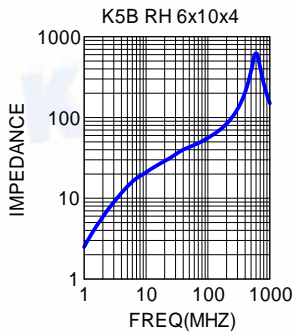

SPECIFICATION OF RH SERIES

※Other sizes are available upon request.

※All the data listed in this catalogue are for reference only, King Core reserves the right to alter or revise the specifications without prior notification.