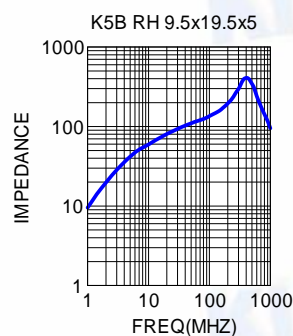

SPECIFICATION OF RH SERIES

※Other sizes are available upon request.

※All the data listed in this catalogue are for reference only, King Core reserves the right to alter or revise the specifications without prior notification.