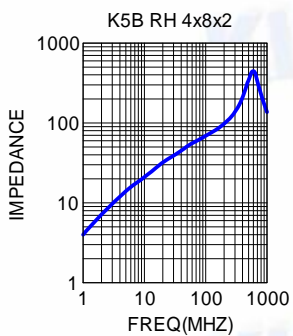

SPECIFICATION OF RH SERIES

※Other sizes are available upon request.

※All the data listed in this catalogue are for reference only, King Core reserves the right to alter or revise the specifications without prior notification.