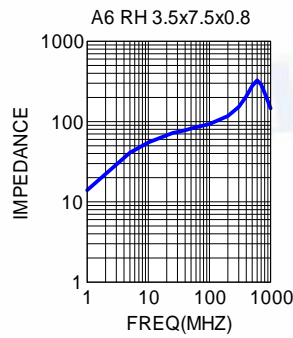

SPECIFICATION OF RH SERIES

※Other sizes are available upon request.

※All the data listed in this catalogue are for reference only, King Core reserves the right to alter or revise the specifications without prior notification.