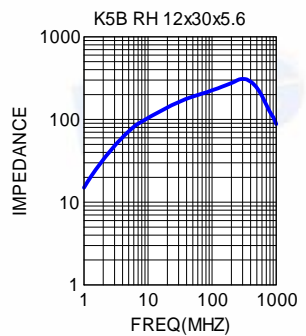

SPECIFICATION OF RH SERIES

※Other sizes are available upon request.

※All the data listed in this catalogue are for reference only, King Core reserves the right to alter or revise the specifications without prior notification.