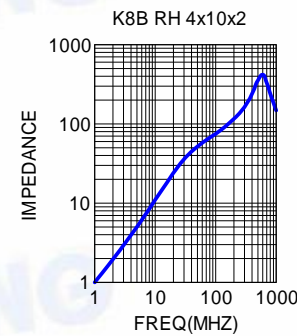

SPECIFICATION OF RH SERIES

※Other sizes are available upon request.

※All the data listed in this catalogue are for reference only, King Core reserves the right to alter or revise the specifications without prior notification.