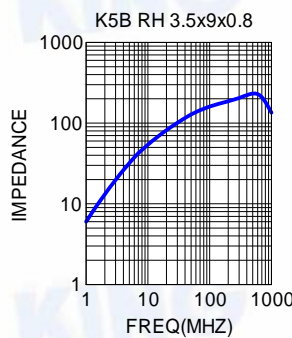

SPECIFICATION OF RH SERIES

※Other sizes are available upon request.

※All the data listed in this catalogue are for reference only, King Core reserves the right to alter or revise the specifications without prior notification.