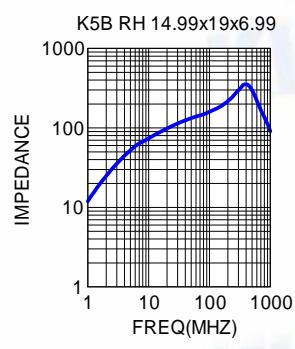

SPECIFICATION OF RH SERIES

※Other sizes are available upon request.

※All the data listed in this catalogue are for reference only, King Core reserves the right to alter or revise the specifications without prior notification.