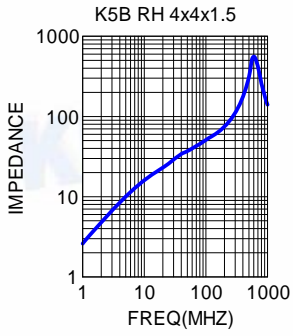

SPECIFICATION OF RH SERIES

※Other sizes are available upon request.

※All the data listed in this catalogue are for reference only, King Core reserves the right to alter or revise the specifications without prior notification.