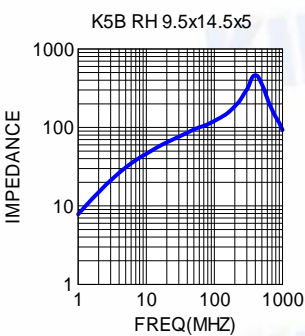

SPECIFICATION OF RH SERIES

※Other sizes are available upon request.

※All the data listed in this catalogue are for reference only, King Core reserves the right to alter or revise the specifications without prior notification.