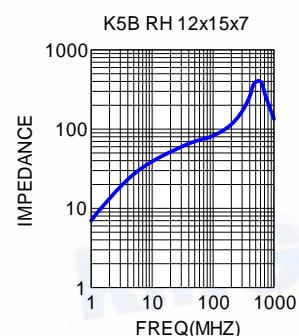

SPECIFICATION OF RH SERIES

※Other sizes are available upon request.

※All the data listed in this catalogue are for reference only, King Core reserves the right to alter or revise the specifications without prior notification.

KING CORE ELECTRONICS INC.

Tel:886-3-4698855

Fax:886-3-4691395

E-mail:kc@mail.kingcore.com.tw

Web Site:http://www.kingcore.com.tw

No.269,Nanfong Rd.,Pingjhen City,Taoyuan County,Taiwan