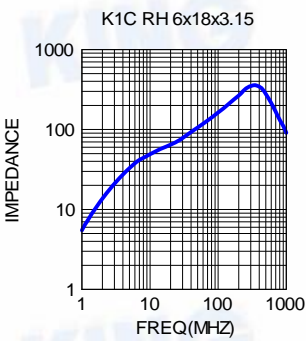

SPECIFICATION OF RH SERIES

※Other sizes are available upon request.

※All the data listed in this catalogue are for reference only, King Core reserves the right to alter or revise the specifications without prior notification.