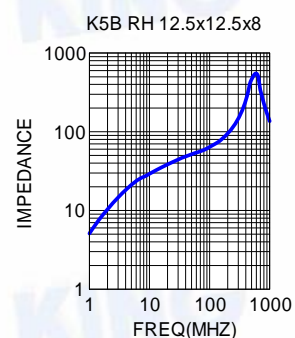

SPECIFICATION OF RH SERIES

※Other sizes are available upon request.

※All the data listed in this catalogue are for reference only, King Core reserves the right to alter or revise the specifications without prior notification.