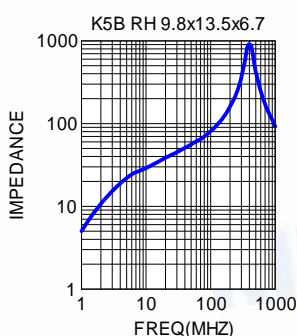

SPECIFICATION OF RH SERIES

※Other sizes are available upon request.

※All the data listed in this catalogue are for reference only, King Core reserves the right to alter or revise the specifications without prior notification.