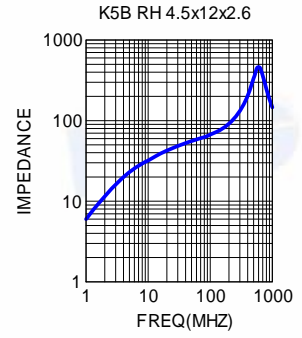

SPECIFICATION OF RH SERIES

※Other sizes are available upon request.

※All the data listed in this catalogue are for reference only, King Core reserves the right to alter or revise the specifications without prior notification.