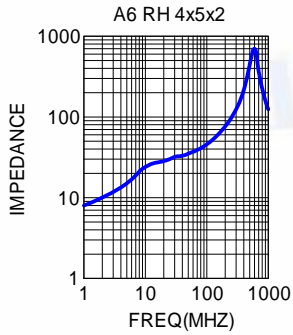

SPECIFICATION OF RH SERIES

※Other sizes are available upon request.

※All the data listed in this catalogue are for reference only, King Core reserves the right to alter or revise the specifications without prior notification.