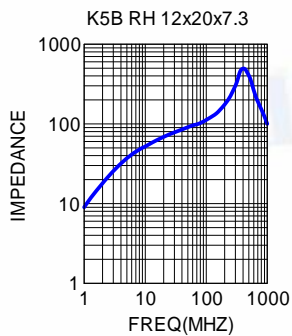

SPECIFICATION OF RH SERIES

※Other sizes are available upon request.

※All the data listed in this catalogue are for reference only, King Core reserves the right to alter or revise the specifications without prior notification.