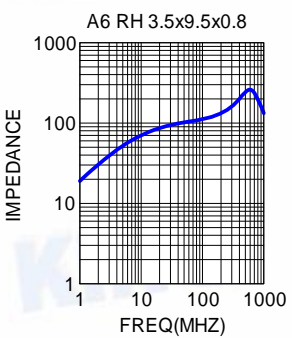

SPECIFICATION OF RH SERIES

※Other sizes are available upon request.

※All the data listed in this catalogue are for reference only, King Core reserves the right to alter or revise the specifications without prior notification.