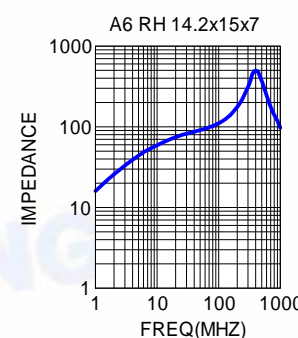

SPECIFICATION OF RH SERIES

※Other sizes are available upon request.

※All the data listed in this catalogue are for reference only, King Core reserves the right to alter or revise the specifications without prior notification.