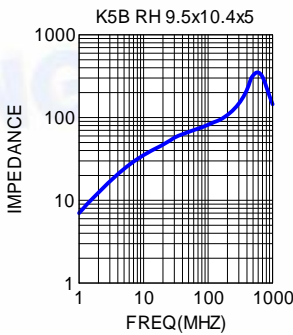

SPECIFICATION OF RH SERIES

※Other sizes are available upon request.

※All the data listed in this catalogue are for reference only, King Core reserves the right to alter or revise the specifications without prior notification.