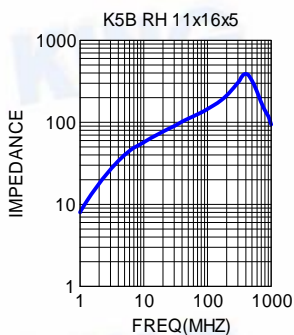

SPECIFICATION OF RH SERIES

※Other sizes are available upon request.

※All the data listed in this catalogue are for reference only, King Core reserves the right to alter or revise the specifications without prior notification.

KING CORE ELECTRONICS INC.

Tel:886-3-4698855

Fax:886-3-4691395

E-mail:kc@mail.kingcore.com.tw

Web Site:http://www.kingcore.com.tw

No.269,Nanfong Rd.,Pingjhen City,Taoyuan County,Taiwan