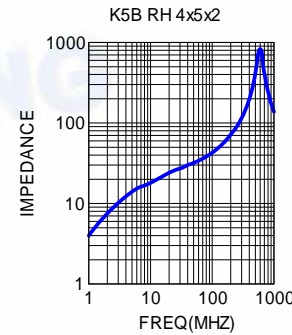

SPECIFICATION OF RH SERIES

※Other sizes are available upon request.

※All the data listed in this catalogue are for reference only, King Core reserves the right to alter or revise the specifications without prior notification.