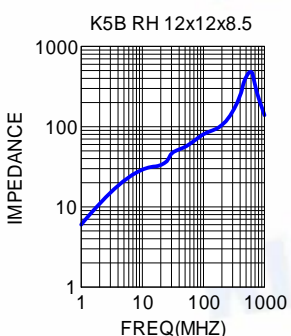

SPECIFICATION OF RH SERIES

※Other sizes are available upon request.

※All the data listed in this catalogue are for reference only, King Core reserves the right to alter or revise the specifications without prior notification.

KING CORE ELECTRONICS INC.

Tel:886-3-4698855

Fax:886-3-4691395

E-mail:kc@mail.kingcore.com.tw

Web Site:http://www.kingcore.com.tw

No.269,Nanfong Rd.,Pingjhen City,Taoyuan County,Taiwan