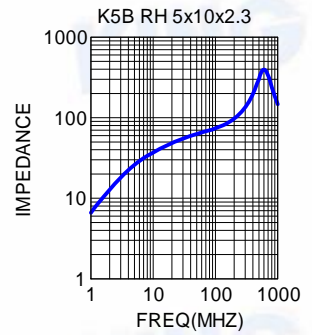

SPECIFICATION OF RH SERIES

※Other sizes are available upon request.

※All the data listed in this catalogue are for reference only, King Core reserves the right to alter or revise the specifications without prior notification.