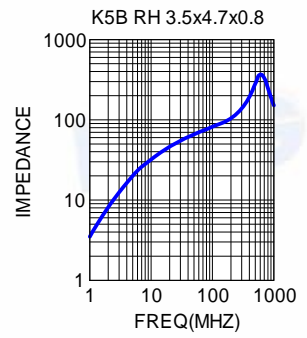

SPECIFICATION OF RH SERIES

※Other sizes are available upon request.

※All the data listed in this catalogue are for reference only, King Core reserves the right to alter or revise the specifications without prior notification.