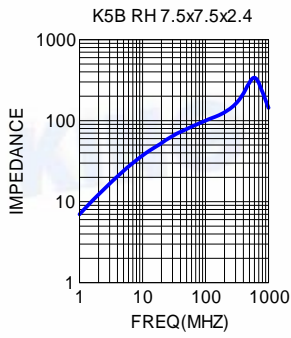

SPECIFICATION OF RH SERIES

※Other sizes are available upon request.

※All the data listed in this catalogue are for reference only, King Core reserves the right to alter or revise the specifications without prior notification.