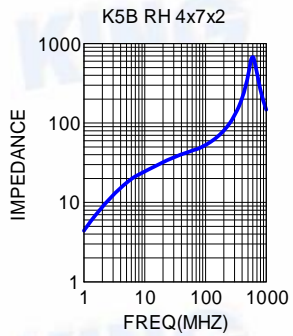

SPECIFICATION OF RH SERIES

※Other sizes are available upon request.

※All the data listed in this catalogue are for reference only, King Core reserves the right to alter or revise the specifications without prior notification.