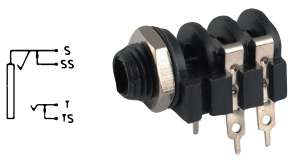

K3594
2-Conductor closed circuit 2.5mm phone jack

K3545
1/4" Mono jack W/cable protector

K3546
1/4" Stereo jack W/cable protector

K35950
1/4" Phone jack

For **K3600 K3601 K3602 K3605**
K3606 K36092 K36093

K35951
1/4" Phone jack

K3600
1/4" Phone jack

K35952
1/4" Phone jack

K3601
1/4" Phone jack

K35953
1/4" Phone jack

K3602
1/4" Phone jack

K3596
1/4" Phone jack (2-conductor open type)

K3605
1/4" Phone jack

K3597
1/4" Phone jack (2-conductor close type)

K3606
1/4" Phone jack

K3598
1/4" Phone jack (3-conductor open type)

K36092
1/4" Phone jack

K3599
1/4" Phone jack (3-conductor close type)

K36093A/E
1/4" Phone jack