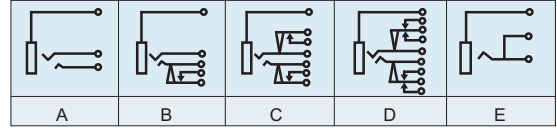

K3594
2-Conductor closed circuit 2.5mm phone jack

K3545
1/4" Mono jack W/cable protector

K3546
1/4" Stereo jack W/cable protector

K35950
1/4" Phone jack

For **K3600 K3601 K3602 K3605**
K3606 K36092 K36093