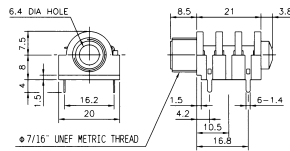

K35951
1/4" Phone jack