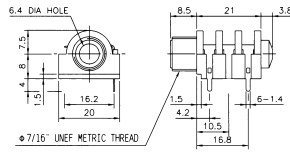

K3594
2-Conductor closed circuit 2.5mm phone jack

K3545
1/4" Mono jack W/cable protector

K3546
1/4" Stereo jack W/cable protector

K35950
1/4" Phone jack

For **K3600 K3601 K3602 K3605**
K3606 K36092 K36093