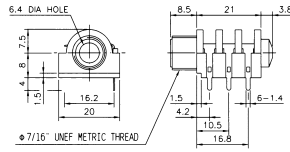

K35952
1/4" Phone jack