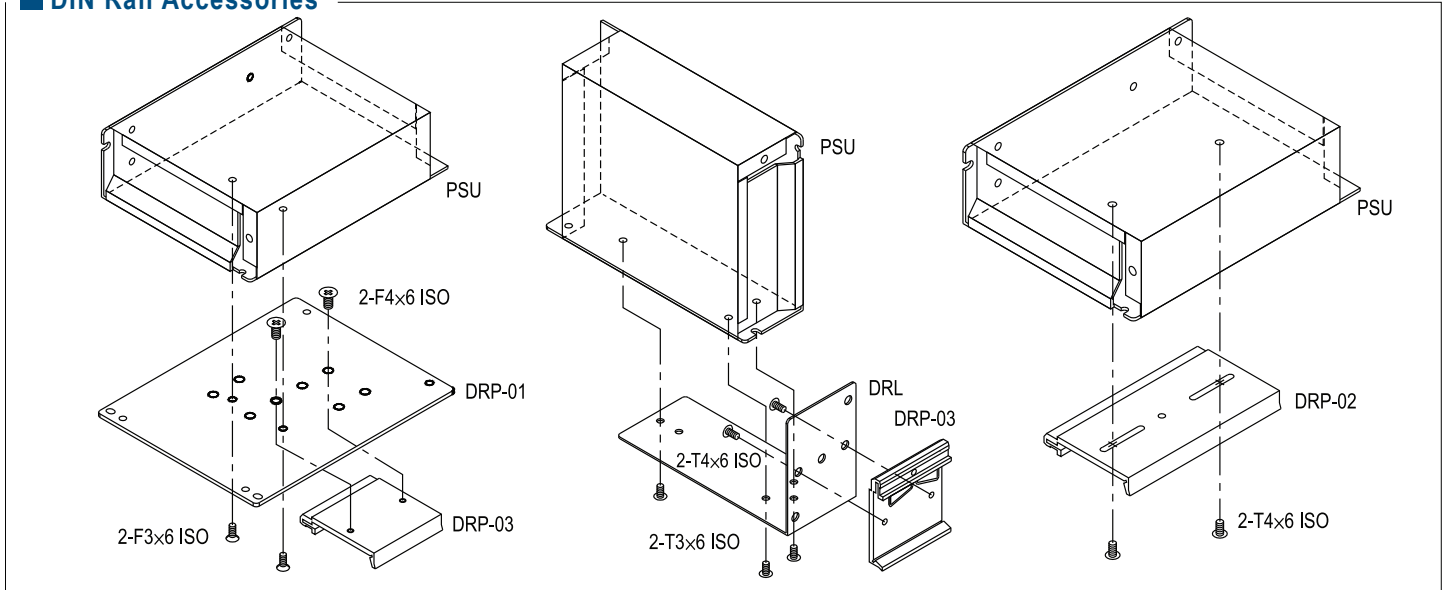

DIN Rail Accessories

Mounting Accessories

ITEM	Order No.	Case	Model
	DRL-01	238, 239, 240, 903, 905, 931, 932, 971	LRS-35/50/75/100, S-40, D-30, T-30, ..., S-15, S-25, ..., RS-25, NES-15, RS-35, NES-25, RS-15
	DRL-02	241, 901, 902, 906, 915, 916, 920	LRS-150/150F, S-50, S-60, D-60, ..., S-100, S-100F, SD-100, ..., S-150, SD-150, D-120, ..., SP-100, ..., SP-150, SP-200, ..., SP-75, ...
	DRL-03A	980, 987	SP-240, HRP(G)-300
	DRP-01	238, 239, 241, 901, 902, 903, 906, 931, 932, 946	LRS-35/50/100/150/150F, All models
	DRP-01A	203, 205, 978, 999	RSD-100 / 150 / 200 / 300
	DRP-02	240, 905 / 915, 916 / 920, 928	LRS-75, S-15, S-25, ... / SP-100, ... SP-150, SP-200, ... / SP-75, ... USP-225, ...
	DRP-03	DRP-01, DRL-01-03	All models
	DRP-04	203, 205, 978, 999	RSD-100 / 150 / 200 / 300

ITEM	Order No.	Case	Model
	MHS012	206, 207, 215A, 912, 915, 916, 935, 939, 940, 977, 980, 982, 986, 987, 995	HDP-190, RSP-200/320, LRS-200/350, RSP-150, S-201, S-320, S-350, SP-100, SP-150, SP-200, SP-320, SE-450/1000, MP450/650/1000, SP-240, HRP-300/450/600, RSP-2400/3000
	MHS013	919, 926	PSP-500, SP-750, SE-600
	MHS014	212, 952	RSP-750, RSP-1000, SD-1000
	MHS025	910	SP-500, PSP-600, ...
	MHS026	943	RSP-1500
	MHS027	971, 931	RS-15, RS-25
	TBC-05	901, 903, 905, 932, 220, 239A, 240A	SD-50, S-60, S-40, NES-50, RS-75, S-25, SD-25, NES-35, RS-50, NES-25, RS-35, RSP-75, LRS-35/50, LRS-75
	TBC-07	901, 902, 903, 905, 906, 215A, 227A, 238A, 241A	D/ID-60, NED/T-75, RD-85, NES-100, RS-100, T-60, S-100F, RD-125, NES-150, RS-150, SD-100, NED/T-50, RD/RID-65, T-40, NED/T-35, RD-50, S-150, SC-150, SD-150, RSP-150, RSP-100, LRS-100, LRS-150, LRS-150F
	TBC-08	901, 906	AD-155, ADD/ADS-155, D/T/Q-120
	TBC-09	207	RSP-200/320, LRS-200/350