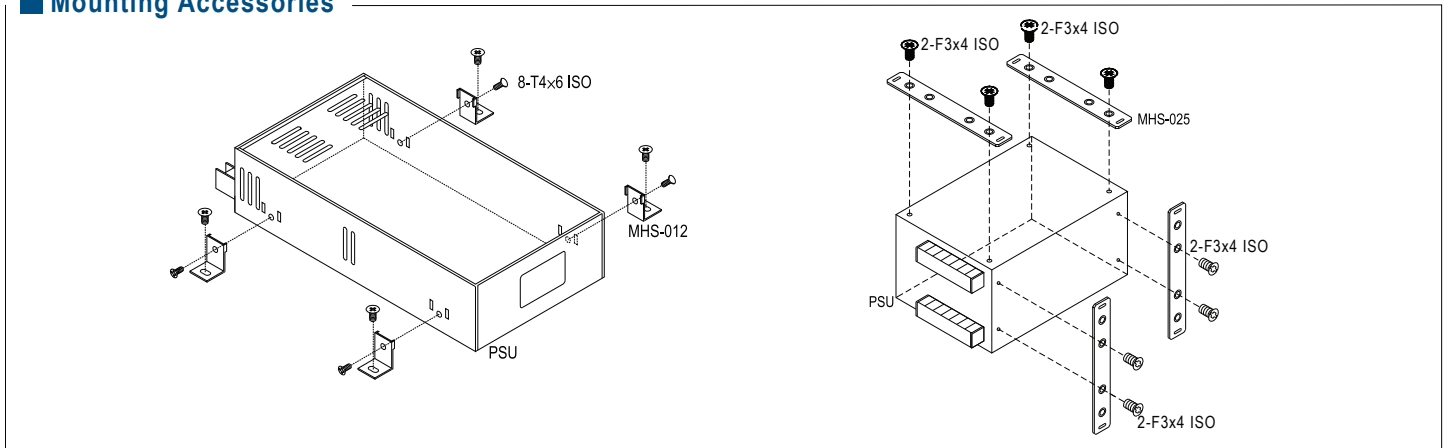

DIN Rail Accessories

Mounting Accessories

ITEM	Order No.	Case	Model
	DRL-01	238, 239, 240, 903, 905, 931, 932, 971	LRS-35/50/75/100, S-40, D-30, T-30, ..., S-15, S-25, ..., RS-25, NES-15, RS-35, NES-25, RS-15
	DRL-02	241, 901, 902, 906, 915, 916, 920	LRS-150/150F, S-50, S-60, D-60, ..., S-100, S-100F, SD-100, ..., S-150, SD-150, D-120, ..., SP-100, ..., SP-150, SP-200, ..., SP-75, ...
	DRL-03A	980, 987	SP-240, HRP(G)-300
	DRP-01	238, 239, 241, 901, 902, 903, 906, 931, 932, 946	LRS-35/50/100/150/150F, All models
	DRP-01A	203, 205, 978, 999	RSD-100 / 150 / 200 / 300
	DRP-02	240, 905 / 915, 916 / 920, 928	LRS-75, S-15, S-25, ... / SP-100, ... SP-150, SP-200, ... / SP-75, ... USP-225, ...
	DRP-03	DRP-01, DRL-01-03	All models
	DRP-04	203, 205, 978, 999	RSD-100 / 150 / 200 / 300

ITEM	Order No.	Case	Model
	MHS012	206, 207, 215A, 912, 915, 916, 935, 939, 940, 977, 980, 982, 986, 987, 995	HDP-190, RSP-200/320, LRS-200/350, RSP-150, S-201, S-320, S-350, SP-100, SP-150, SP-200, SP-320, SE-450/1000, MP450/650/1000, SP-240, HRP-300/450/600, RSP-2400/3000
	MHS013	919, 926	PSP-500, SP-750, SE-600
	MHS014	212, 952	RSP-750, RSP-1000, SD-1000
	MHS025	910	SP-500, PSP-600, ...
	MHS026	943	RSP-1500
	MHS027	971, 931	RS-15, RS-25
	TBC-05	901, 903, 905, 932, 220, 239A, 240A	SD-50, S-60, S-40, NES-50, RS-75, S-25, SD-25, NES-35, RS-50, NES-25, RS-35, RSP-75, LRS-35/50, LRS-75
	TBC-07	901, 902, 903, 905, 906, 215A, 227A, 238A, 241A	D/ID-60, NED/T-75, RD-85, NES-100, RS-100, T-60, S-100F, RD-125, NES-150, RS-150, SD-100, NED/T-50, RD/RID-65, T-40, NED/T-35, RD-50, S-150, SC-150, SD-150, RSP-150, RSP-100, LRS-100, LRS-150, LRS-150F
	TBC-08	901, 906	AD-155, ADD/ADS-155, D/T/Q-120
	TBC-09	207	RSP-200/320, LRS-200/350